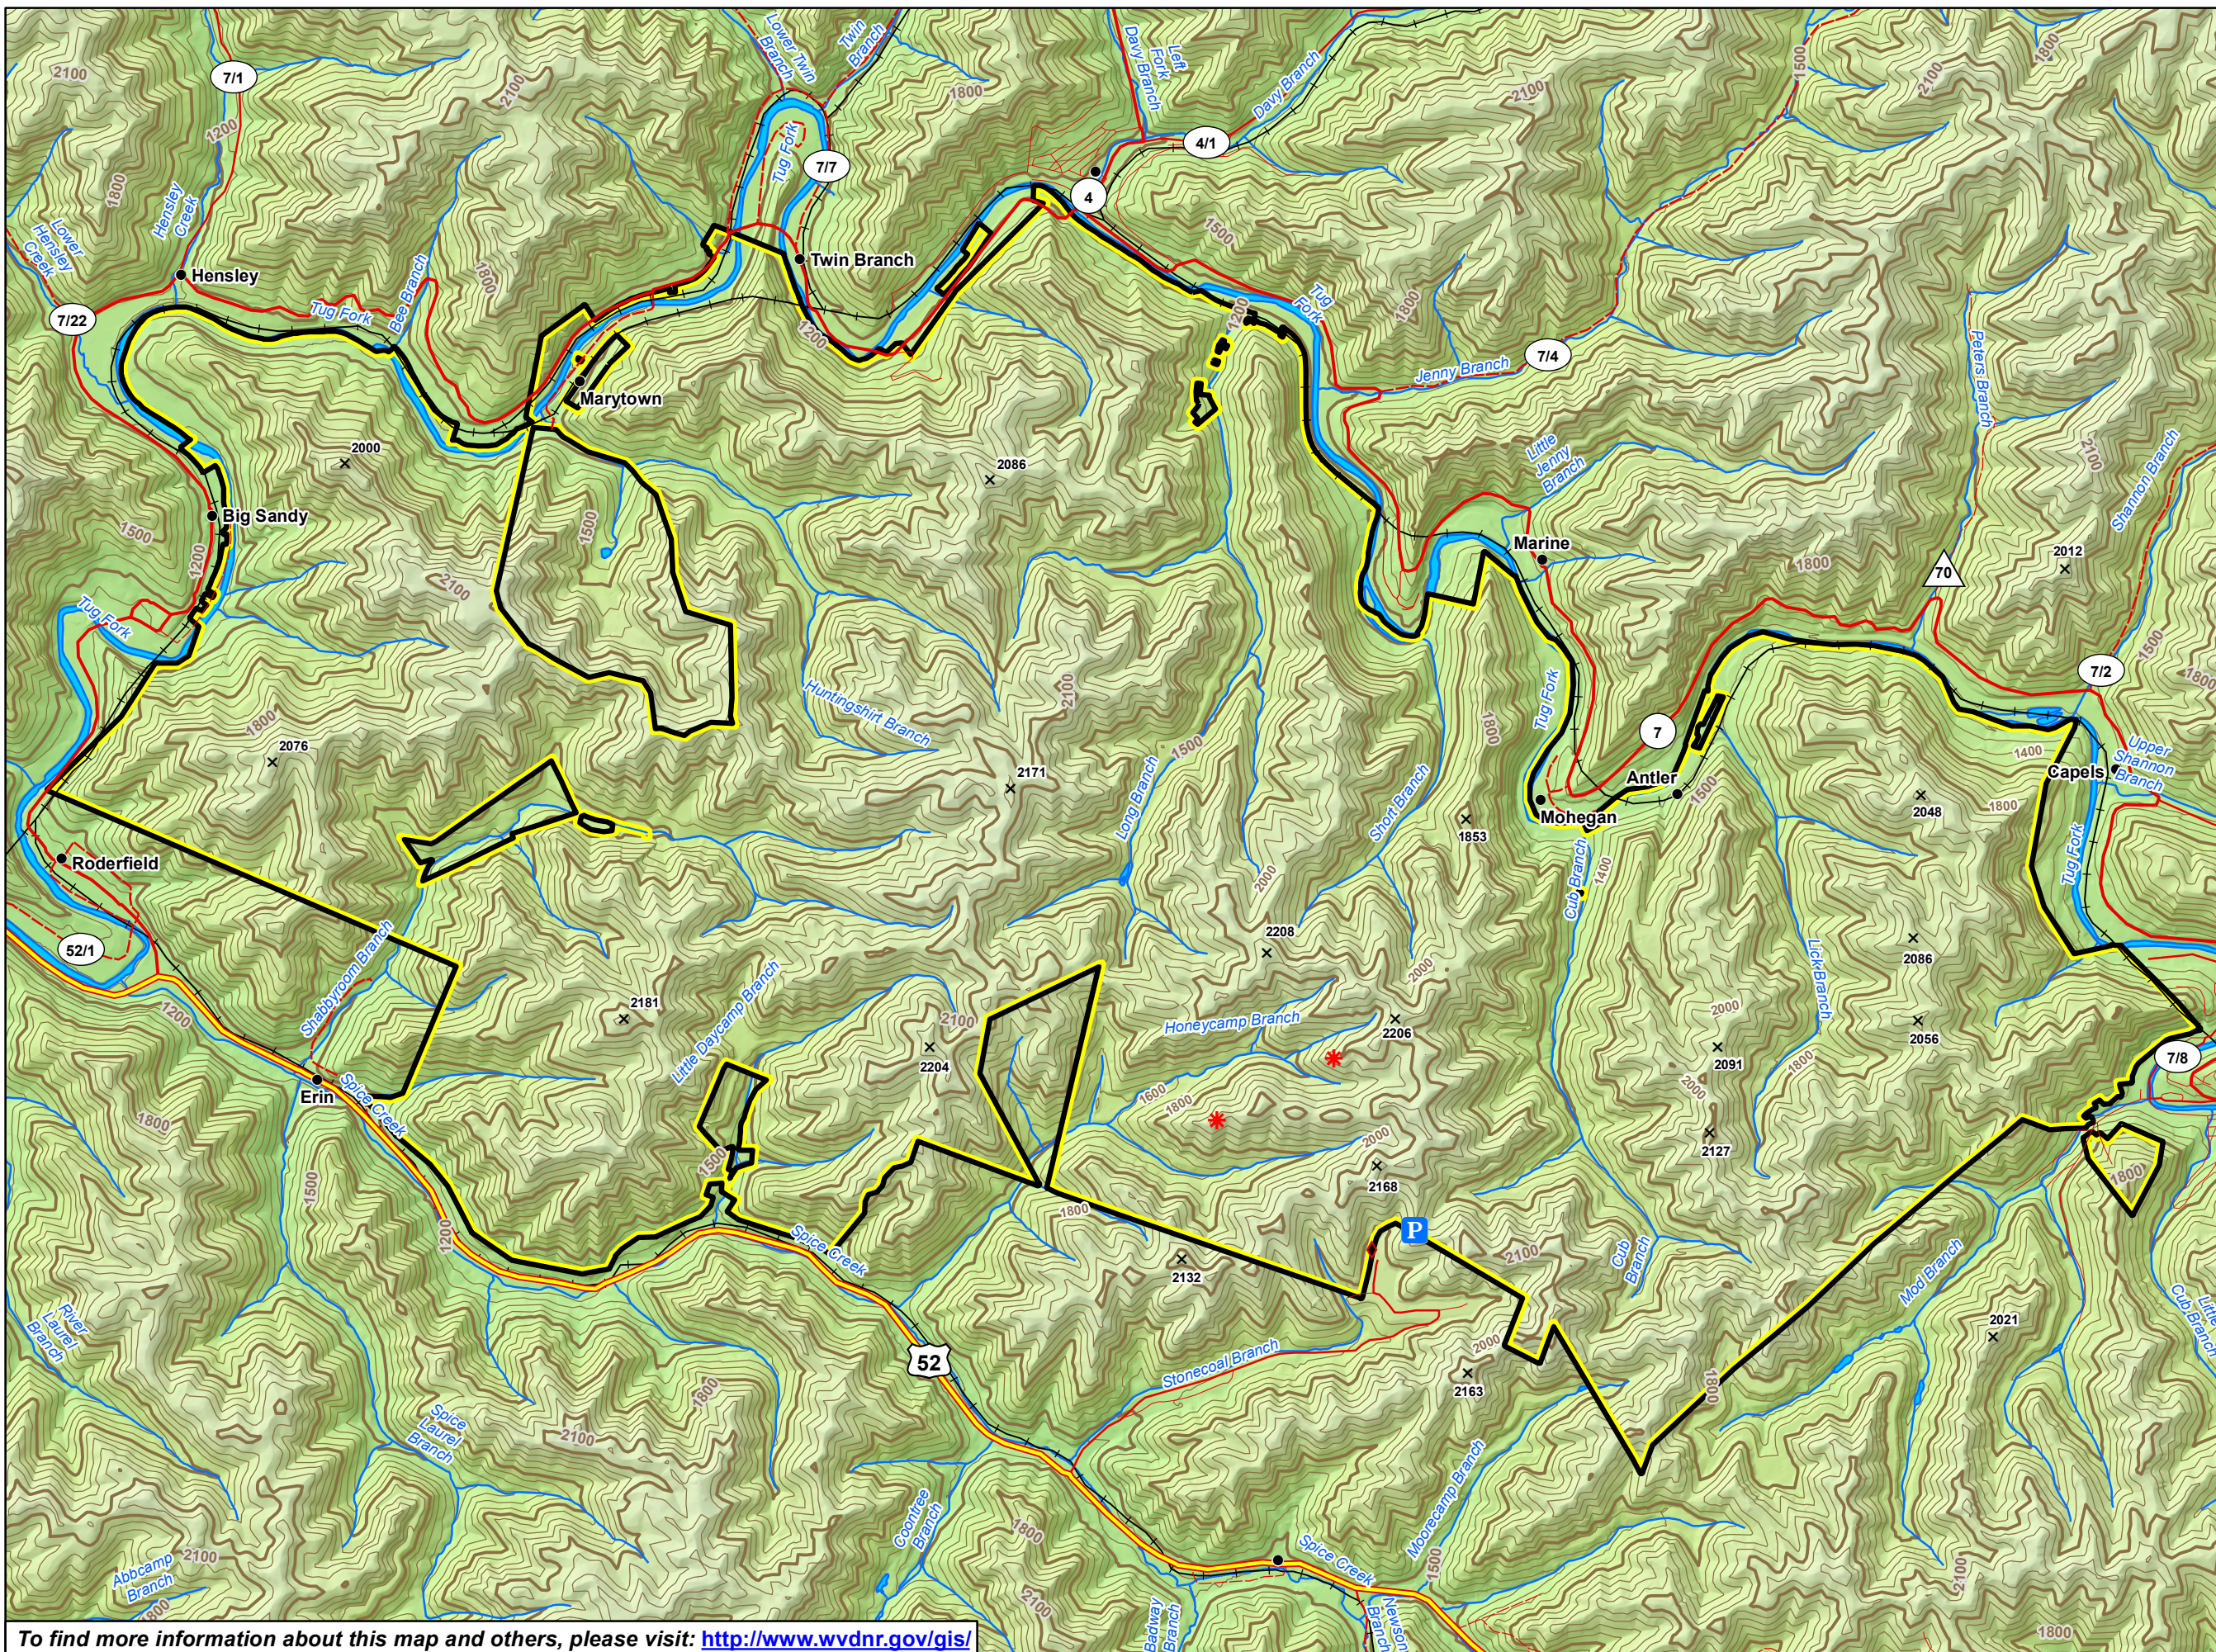

# Tug Fork Wildlife Management Area

McDowell County,  
West Virginia

-  Gate
-  Gas Well
-  Parking Area
-  WMA Property Boundary

Contour Interval 60 Feet  
Bold Line at Even 300 Feet  
Boundaries are Approximate

 Prepared by  
WV Division of Natural Resources  
Wildlife Resources Section, GIS  
Elkins, WV 26241  
January 15, 2019

To find more information about this map and others, please visit: <http://www.wvdnr.gov/gis/>