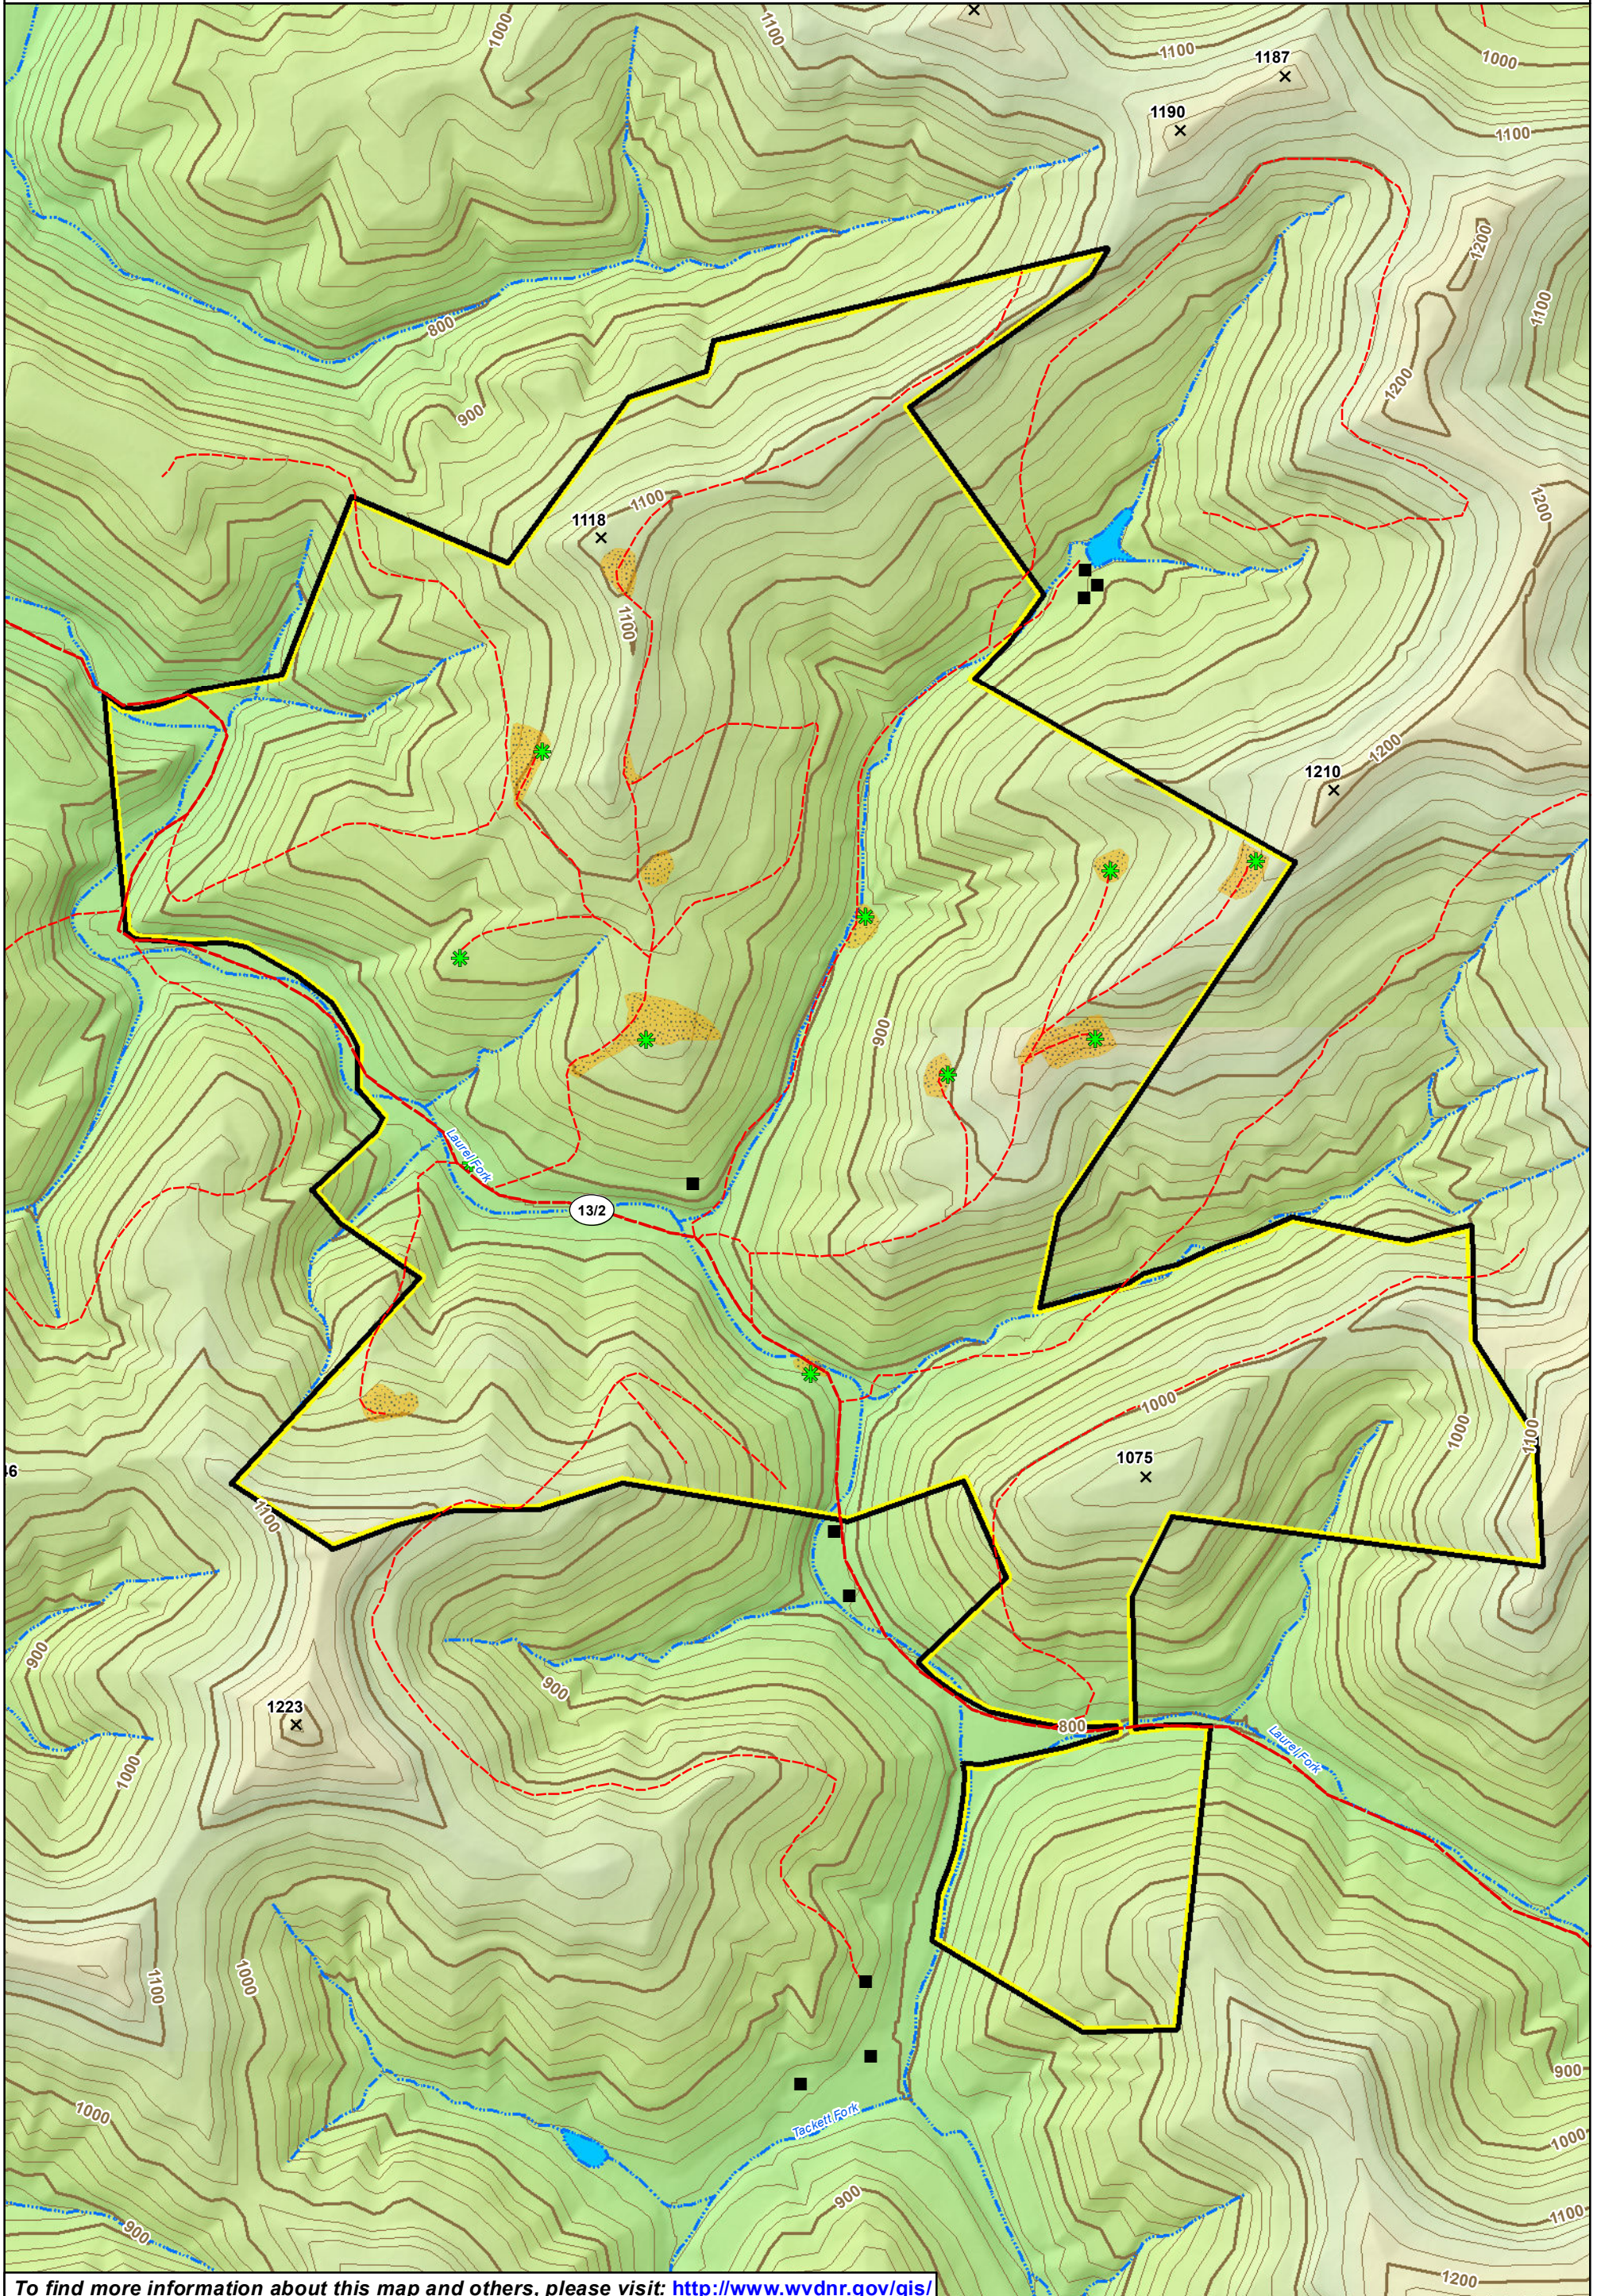

# Hilbert Wildlife Management Area

Contour Interval 20 Feet  
Bold Line at Even 100 Feet  
Boundaries are Approximate

- House/Structure
- Non-Forested Area
- ★ Gas Well
- ⊕ Hilbert WMA Property

Lincoln County, West Virginia

Prepared by  
WV Division of Natural Resources  
Wildlife Resources Section, GIS  
Elkins, WV 26241  
February 3, 2021

To find more information about this map and others, please visit: <http://www.wvdnr.gov/gis/>