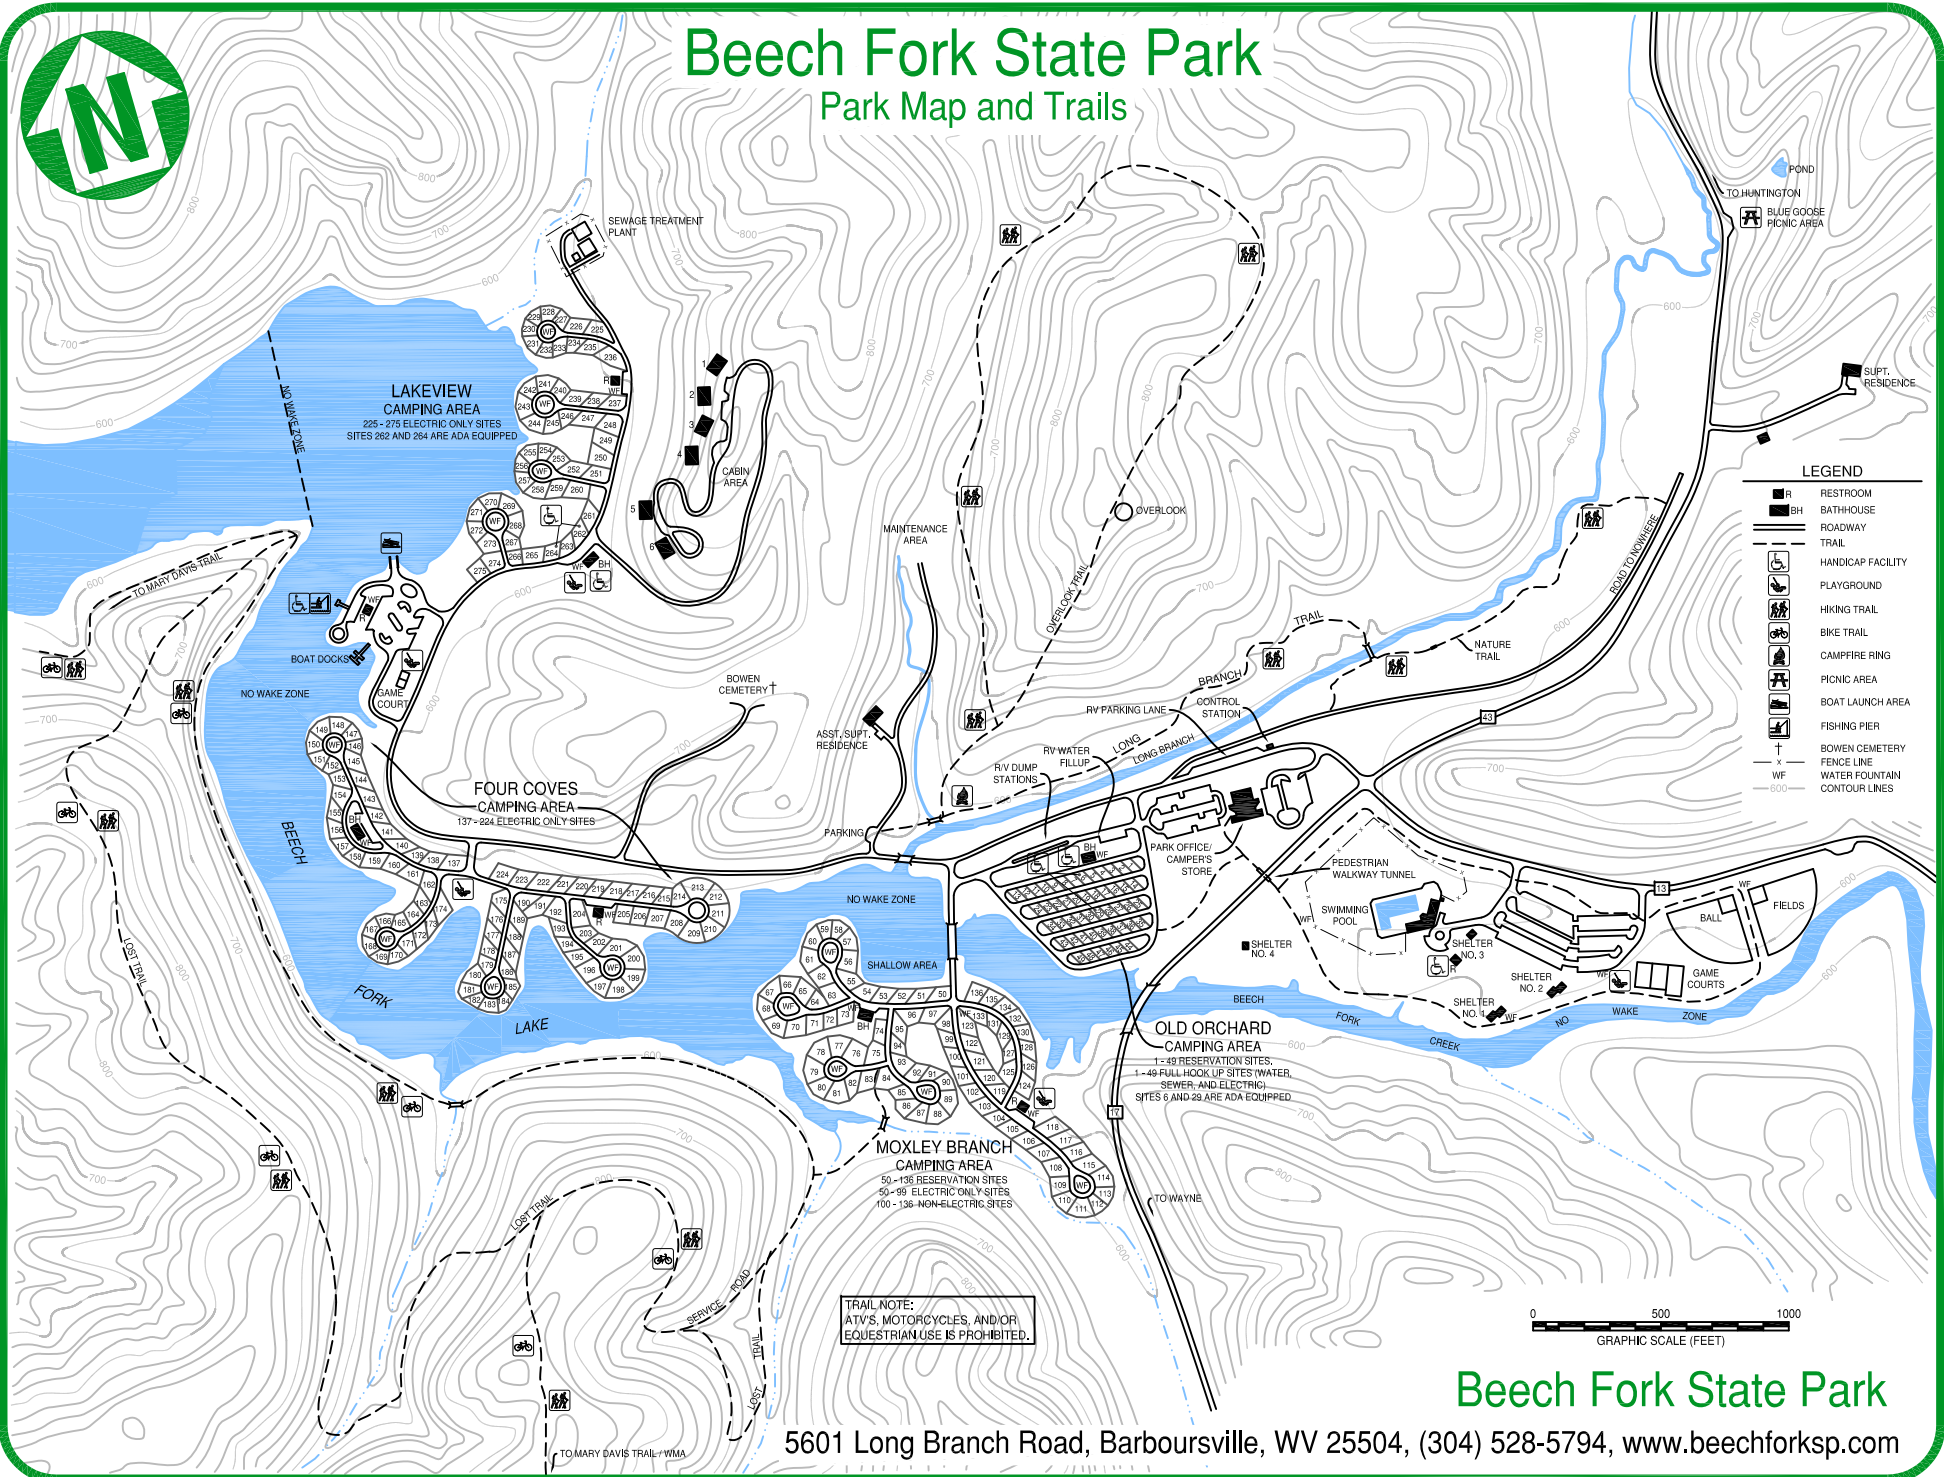

Beech Fork State Park

Park Map and Trails

LEGEND

	RESTROOM
	BATHHOUSE
	ROADWAY
	TRAIL
	HANDICAP FACILITY
	PLAYGROUND
	HIKING TRAIL
	BIKE TRAIL
	CAMPFIRE RING
	PICNIC AREA
	BOAT LAUNCH AREA
	FISHING PIER
	BOWEN CEMETERY
	FENCE LINE
	WATER FOUNTAIN
	CONTOUR LINES

TRAIL NOTE:
ATV'S, MOTORCYCLES, AND/OR
EQUESTRIAN USE IS PROHIBITED.

Beech Fork State Park

5601 Long Branch Road, Barboursville, WV 25504, (304) 528-5794, www.beechforksp.com