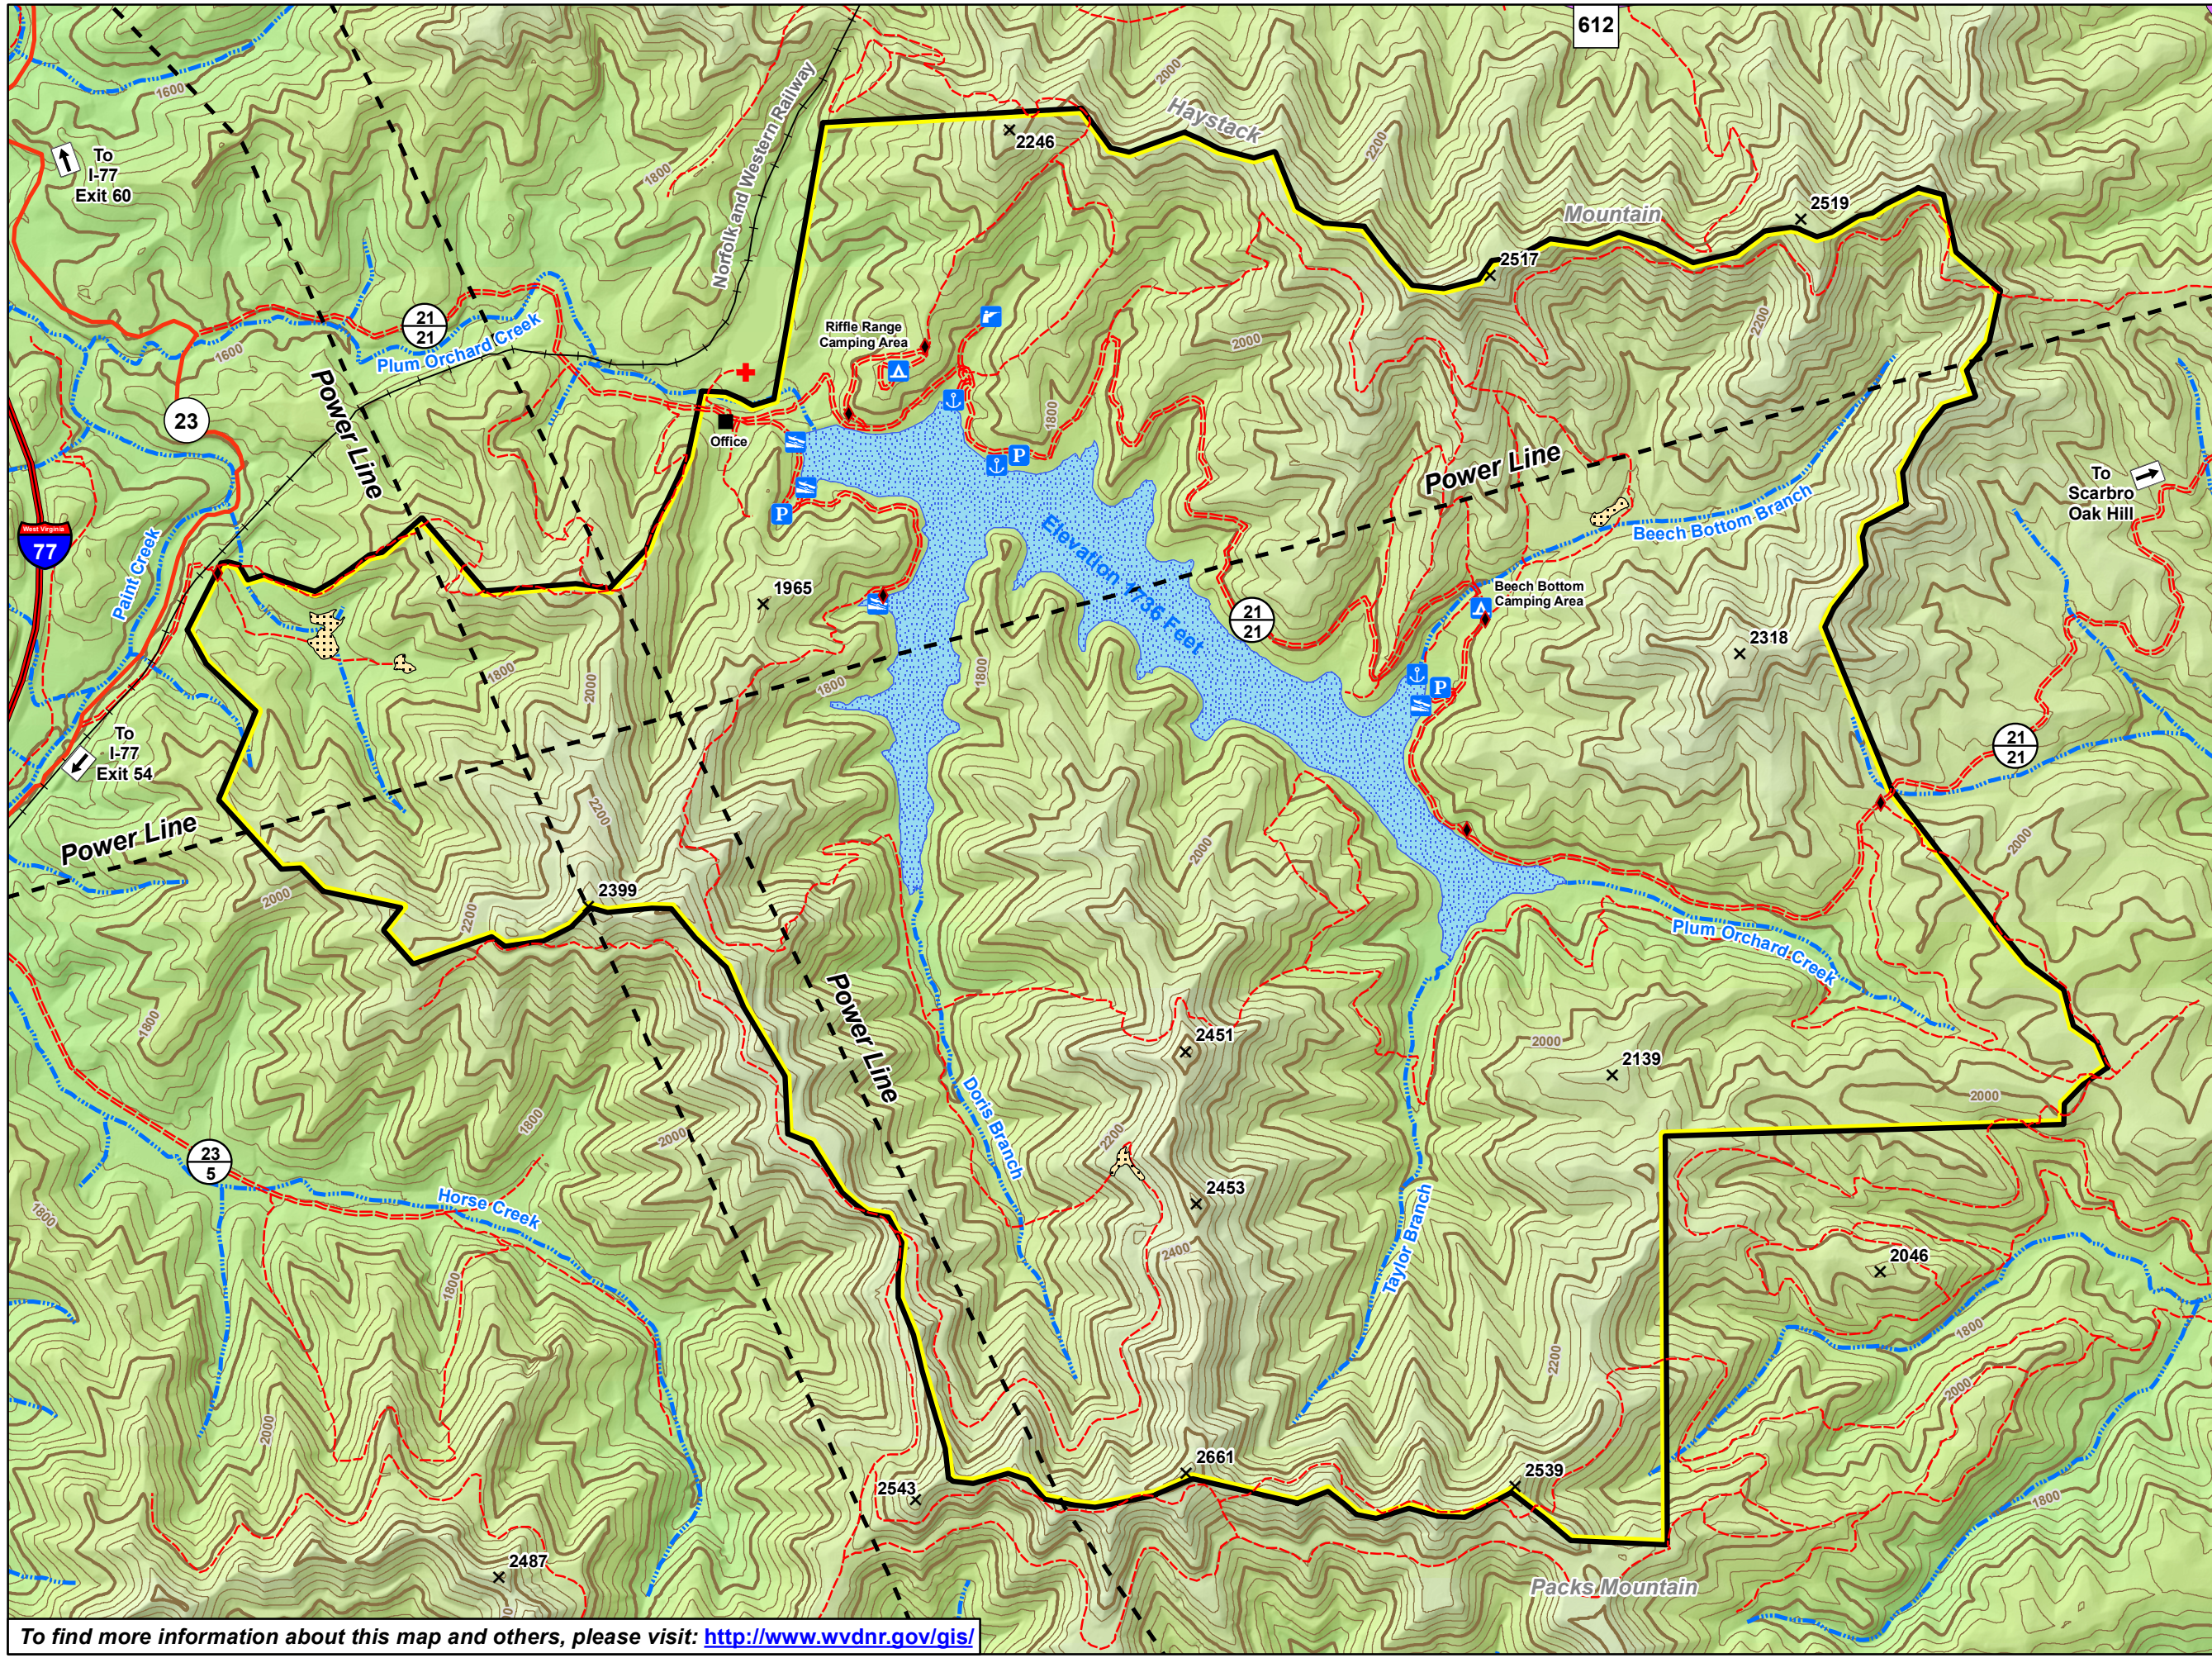

Plum Orchard Lake Wildlife Management Area

Fayette County, West Virginia

- Cemetery
- Gate
- Office
- Campground
- Parking Area
- Boat Ramp
- Dock
- Shooting Range
- Wildlife Clearing
- WMA Property Boundary

Contour Interval 40 Feet
 Bold Line at Even 200 Feet
 Boundaries are Approximate

Prepared by
 WV Division of Natural Resources
 Wildlife Resources Section, GIS
 Elkins, WV 26241
 March 22, 2019

To find more information about this map and others, please visit: <http://www.wvdnr.gov/gis/>