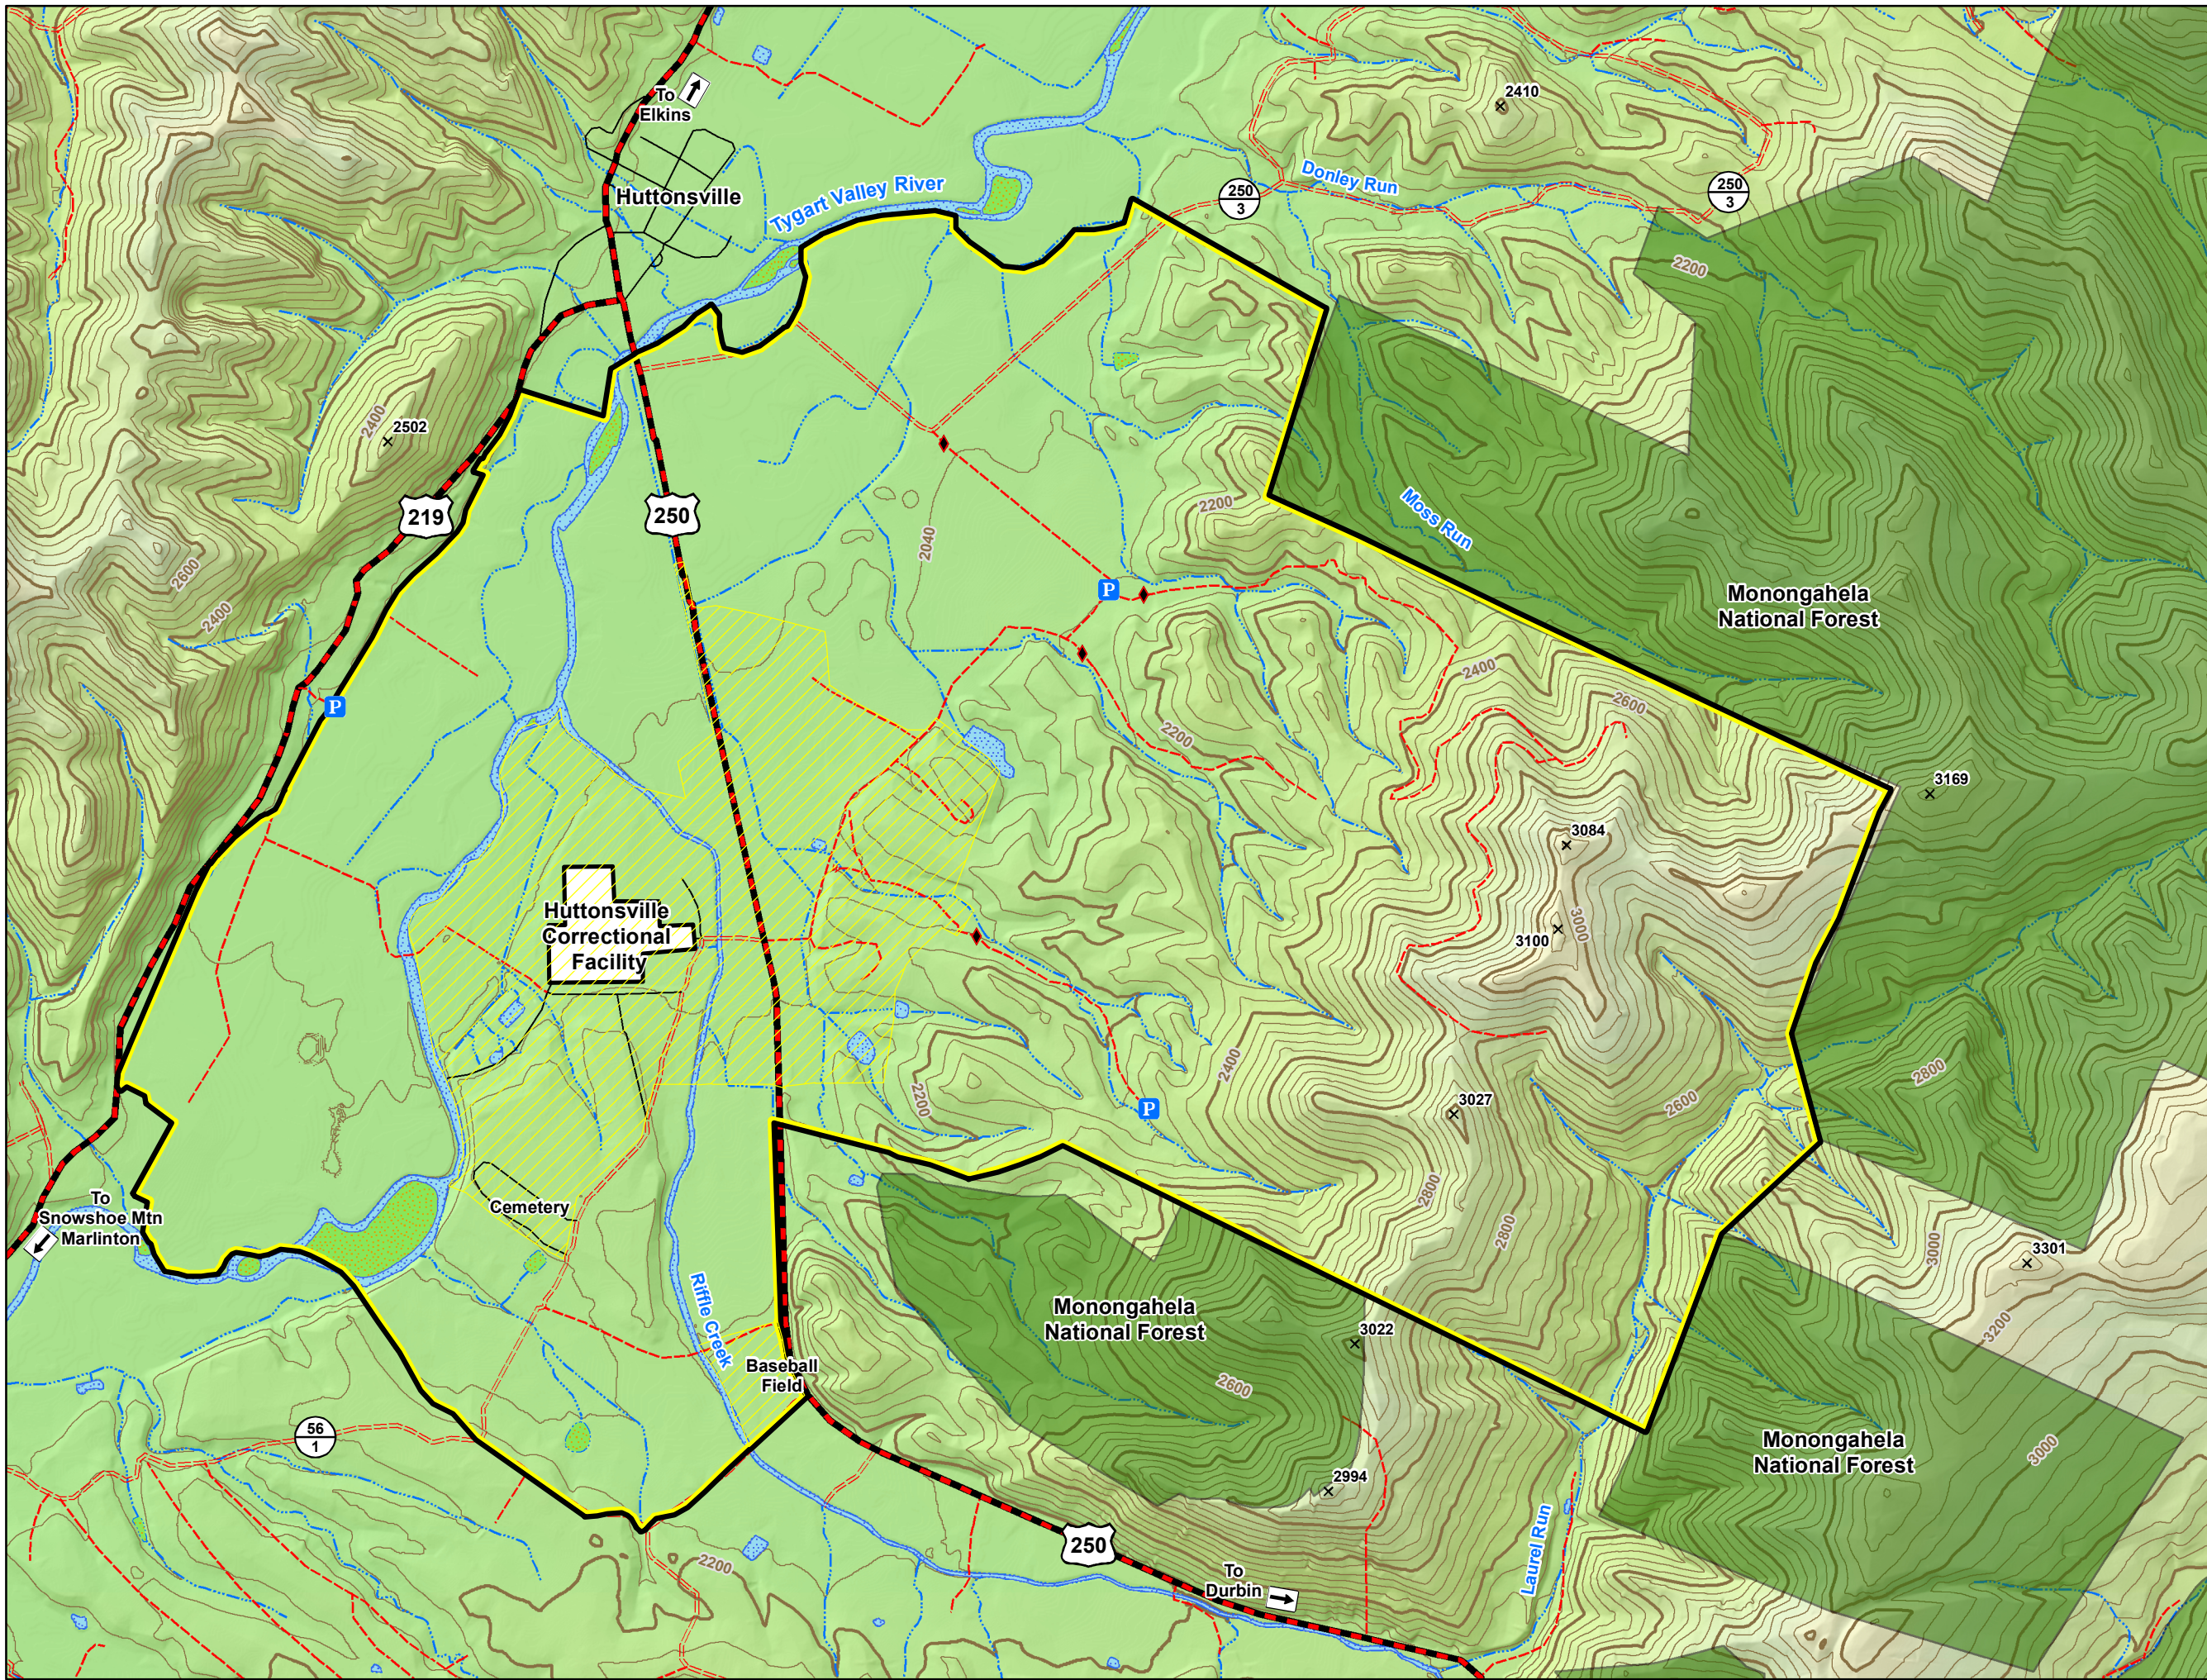

Huttonsville Wildlife Management Area

Randolph County, West Virginia

- Gate
- Parking Area
- Huttonsville C. F.
- Safety Zone
- Property Boundary
- Private In-holding
- MNF Boundary

Contour Interval 40 Feet
Bold line at even 200 feet
Boundaries are approximate

Prepared by
WV Division of Natural Resources
Wildlife Resources Section, GIS
Elkins, WV 26241
November 22, 2017