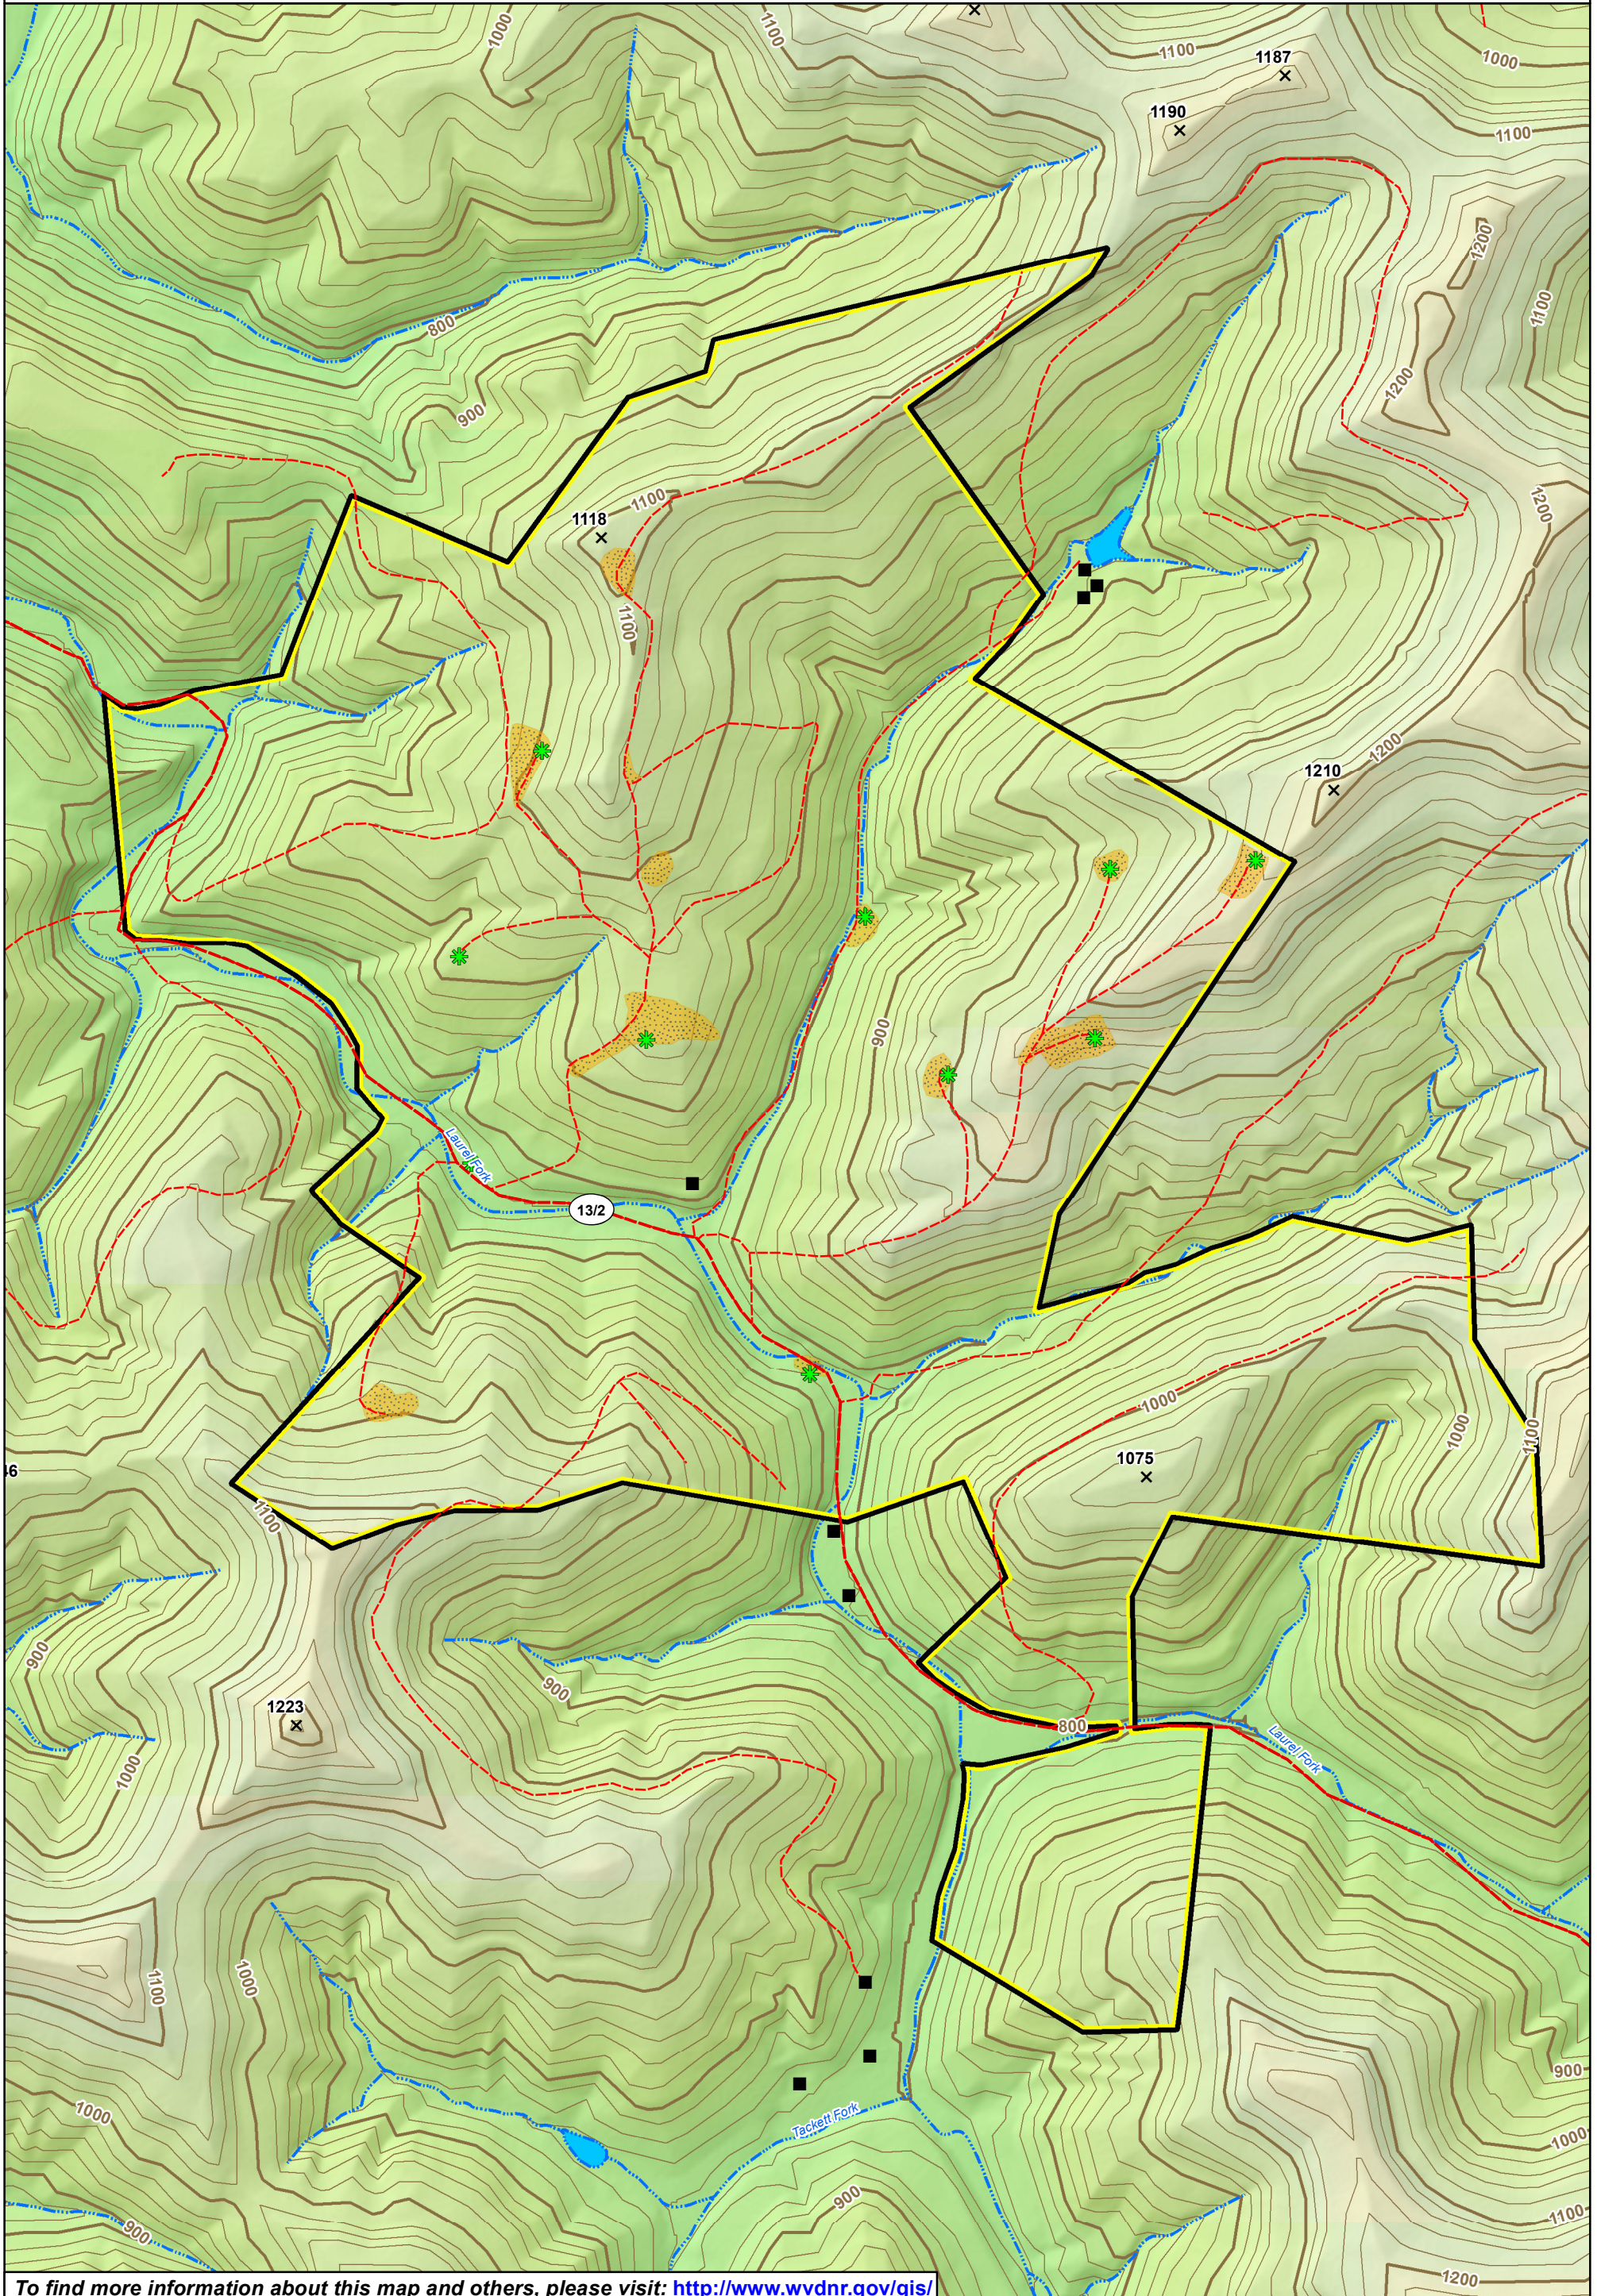

Hilbert Wildlife Management Area

Lincoln County, West Virginia

Contour Interval 20 Feet
Bold Line at Even 100 Feet
Boundaries are Approximate

- House/Structure
- Non-Forested Area
- ★ Gas Well
- ⊕ Hilbert WMA Property

Prepared by
WV Division of Natural Resources
Wildlife Resources Section, GIS
Elkins, WV 26241
February 3, 2021

To find more information about this map and others, please visit: <http://www.wvdnr.gov/gis/>