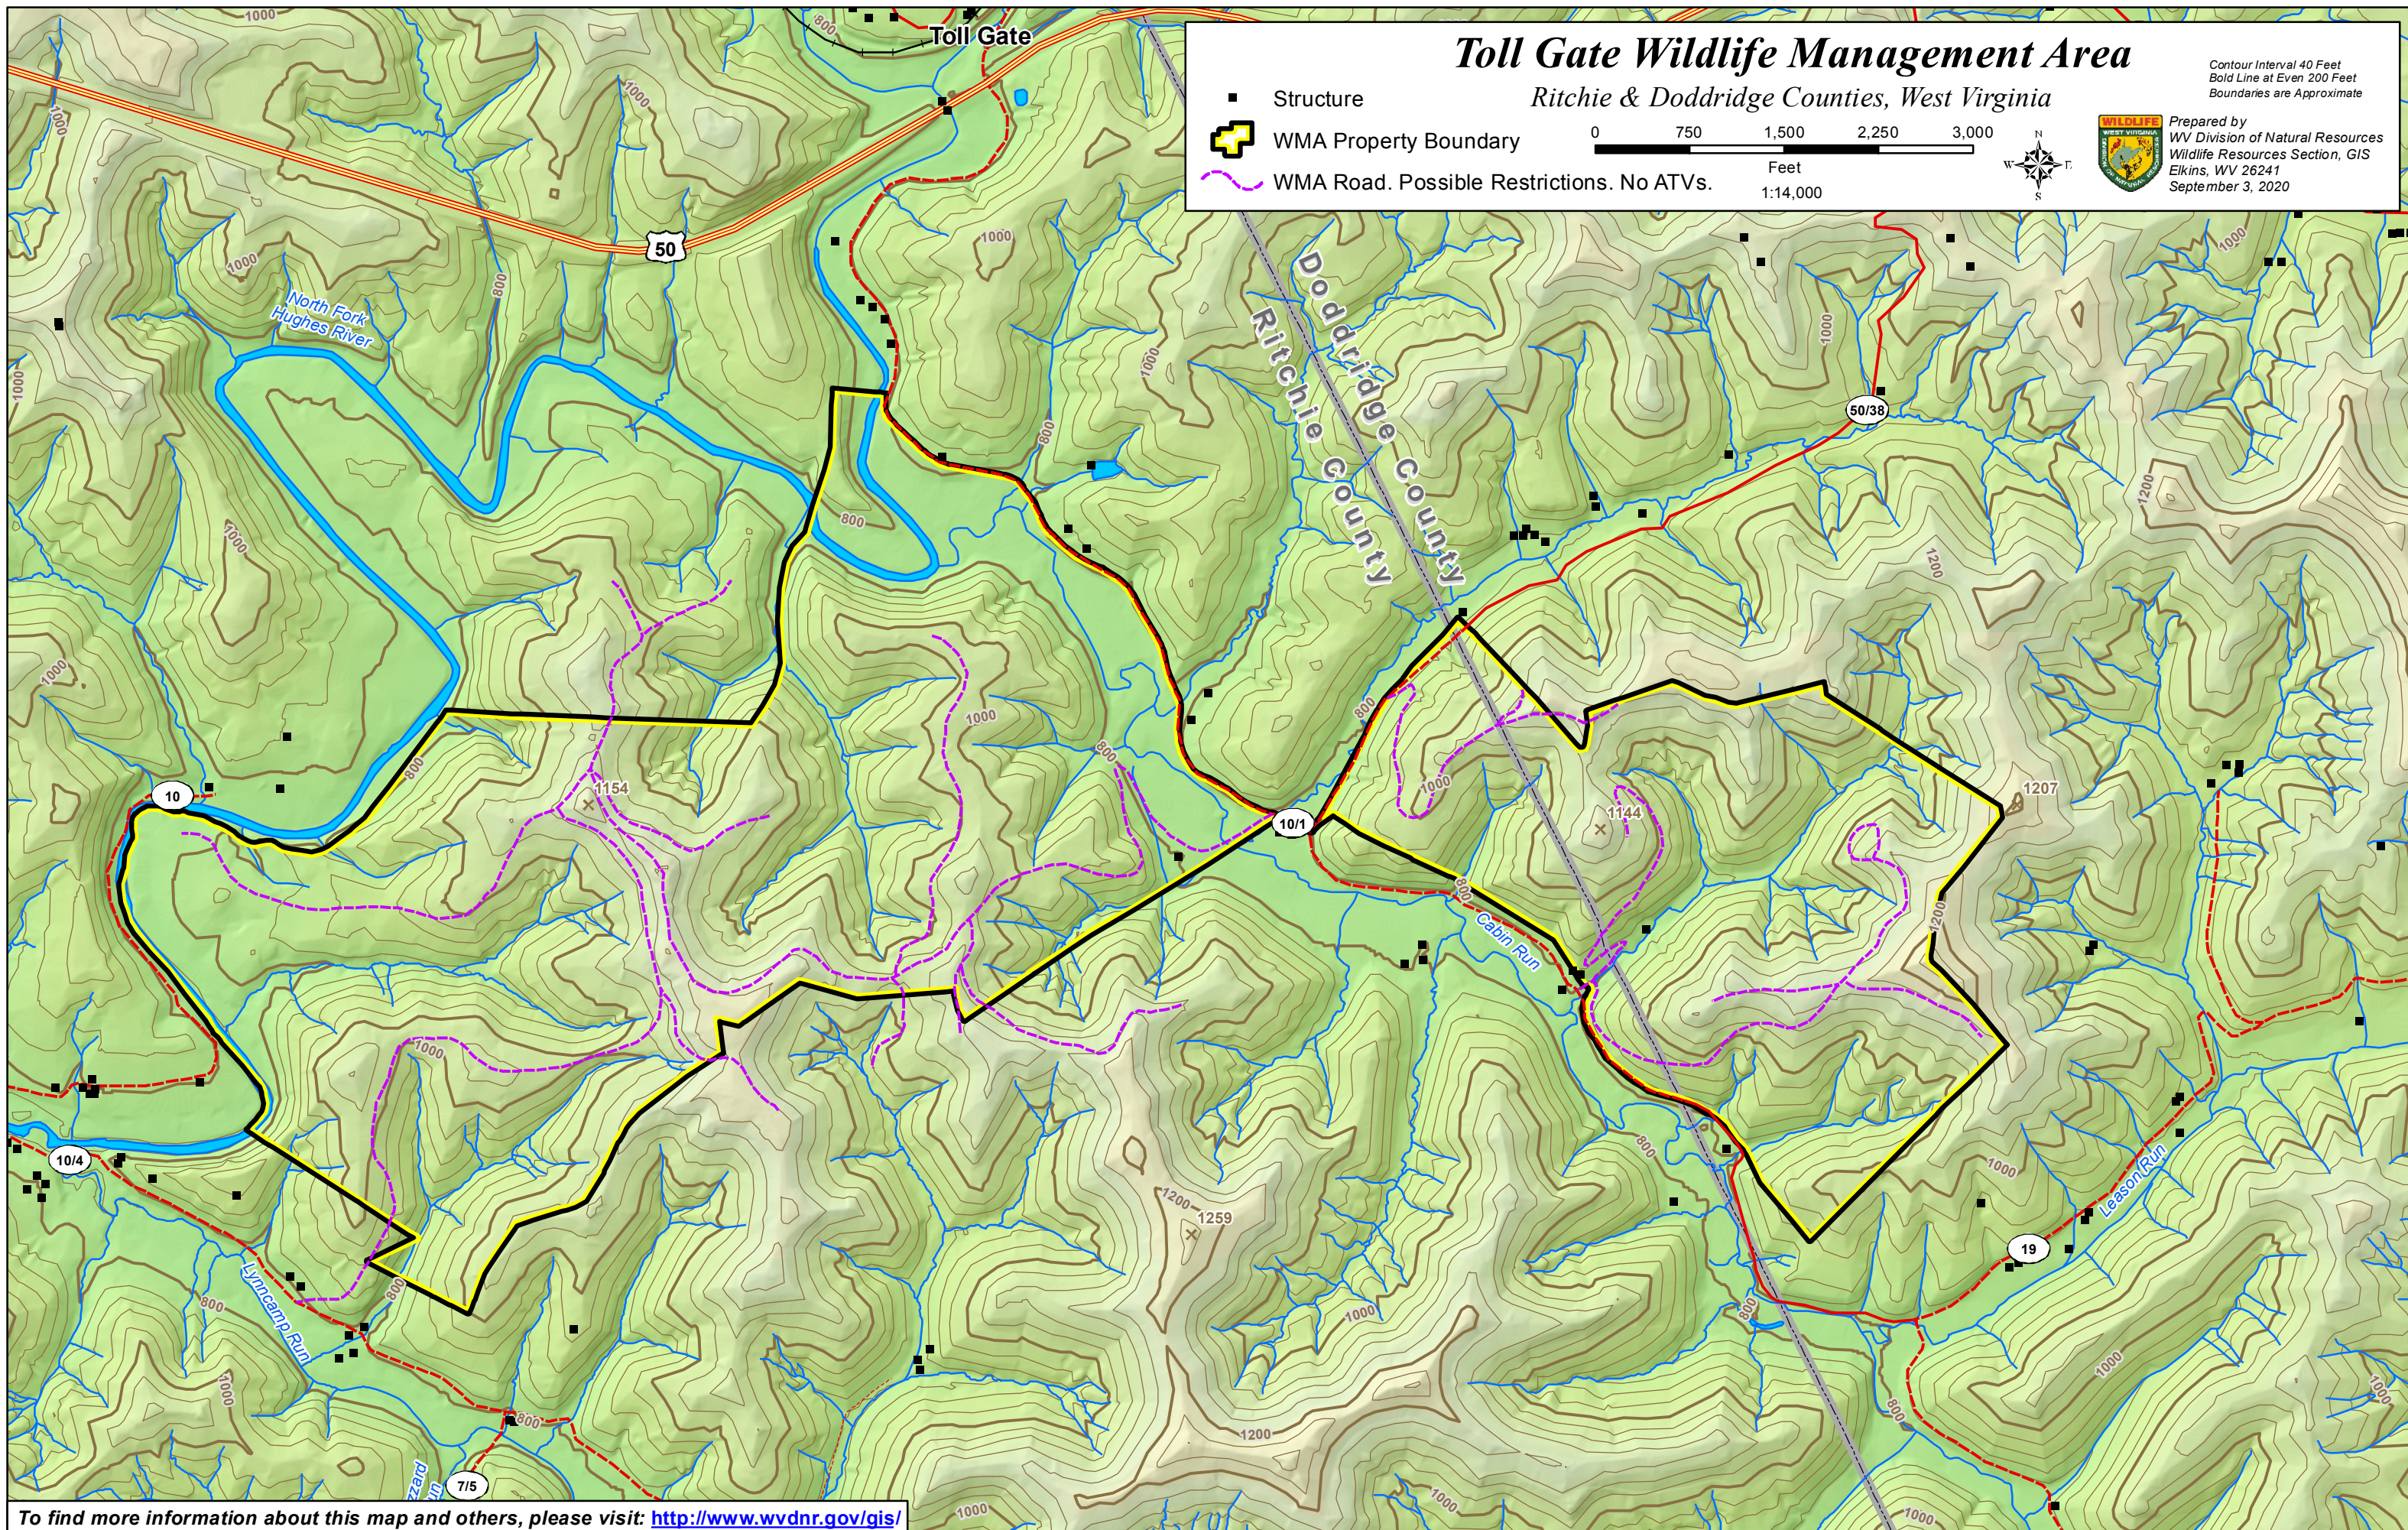

# Toll Gate Wildlife Management Area

Ritchie & Doddridge Counties, West Virginia

Contour Interval 40 Feet  
Bold Line at Even 200 Feet  
Boundaries are Approximate

- Structure
- ⊕ WMA Property Boundary
- ⋯ WMA Road. Possible Restrictions. No ATVs.

Prepared by  
WV Division of Natural Resources  
Wildlife Resources Section, GIS  
Elkins, WV 26241  
September 3, 2020

To find more information about this map and others, please visit: <http://www.wvdnr.gov/gis/>