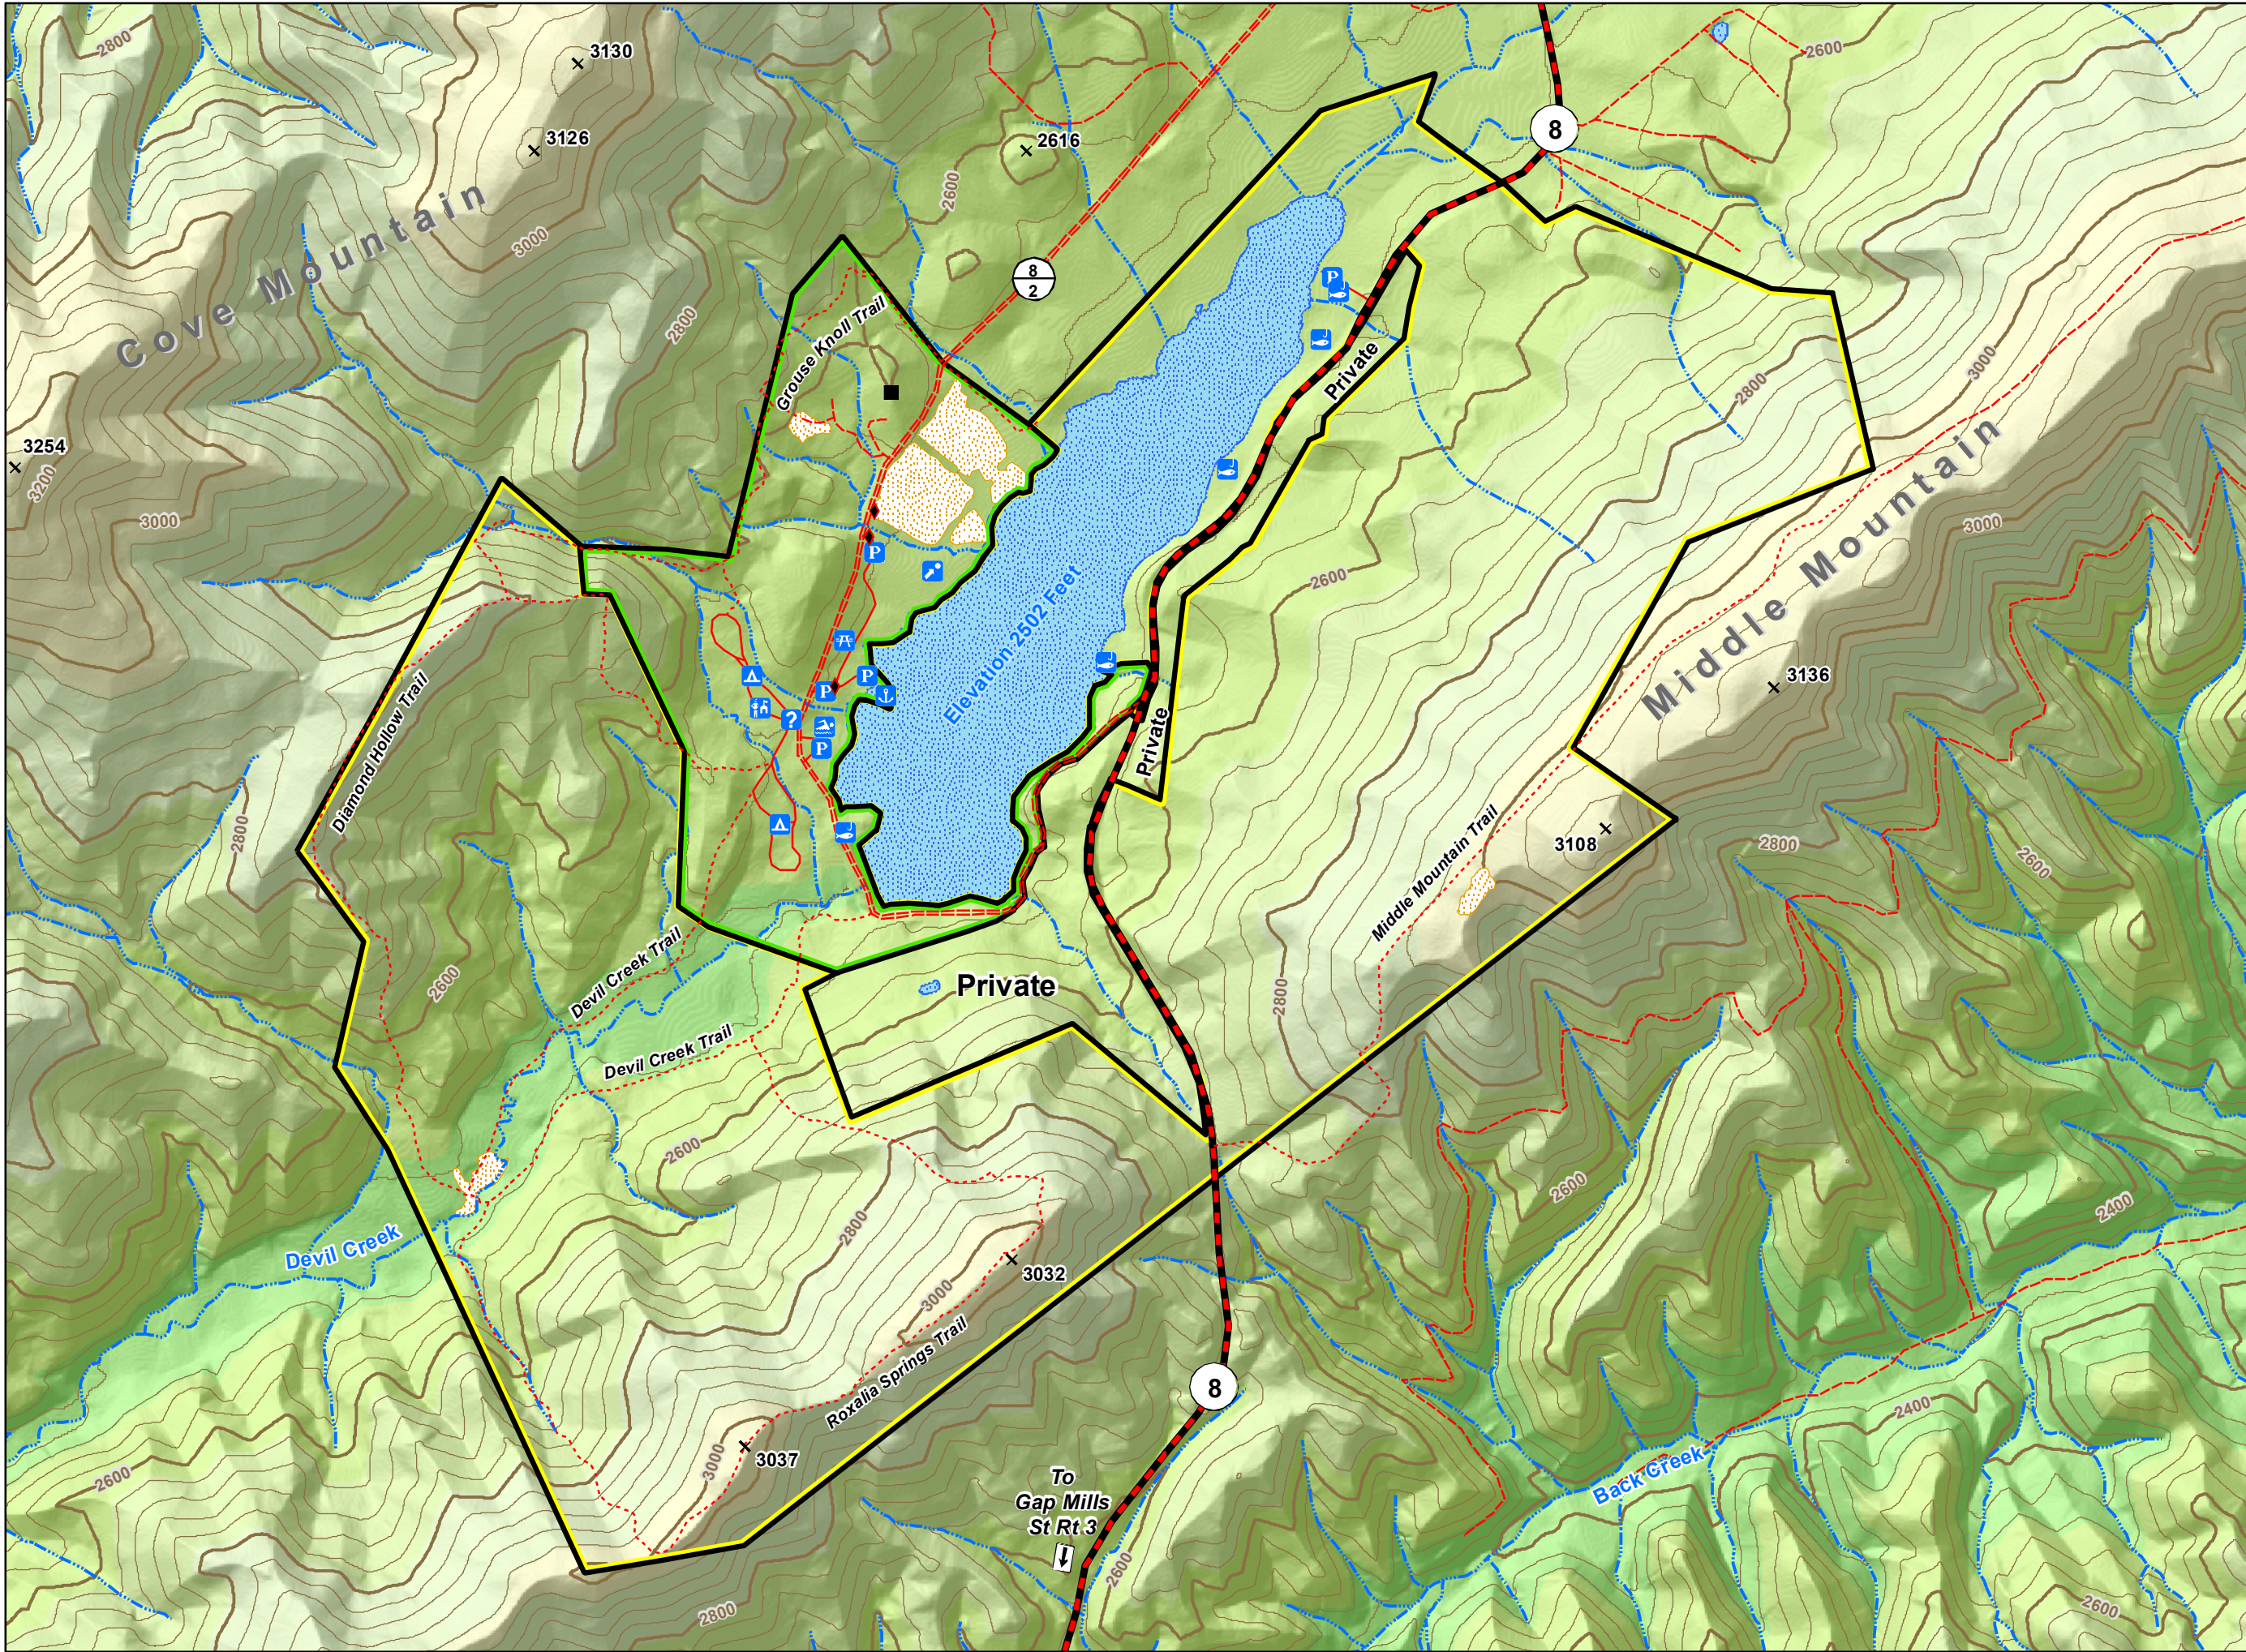

Moncove Lake Wildlife Management Area and State Park

Monroe County, West Virginia

- Gate
- Superintendents Residence
- Kiosk
- Office
- Campground
- Access Point
- Dock
- Baseball Field
- Picnic Area
- Swimming Pool
- Parking Area
- Foot Trail
- Private Road/Trail
- Public Route
- County Route (secondary)
- County Route (primary)
- Wildlife Clearing
- Moncove Lake State Park
- Moncove Lake Wildlife Management Area

1:11,000

Contour Interval 40 Feet
 Bold line at even 200 Feet
 Boundaries are Approximate