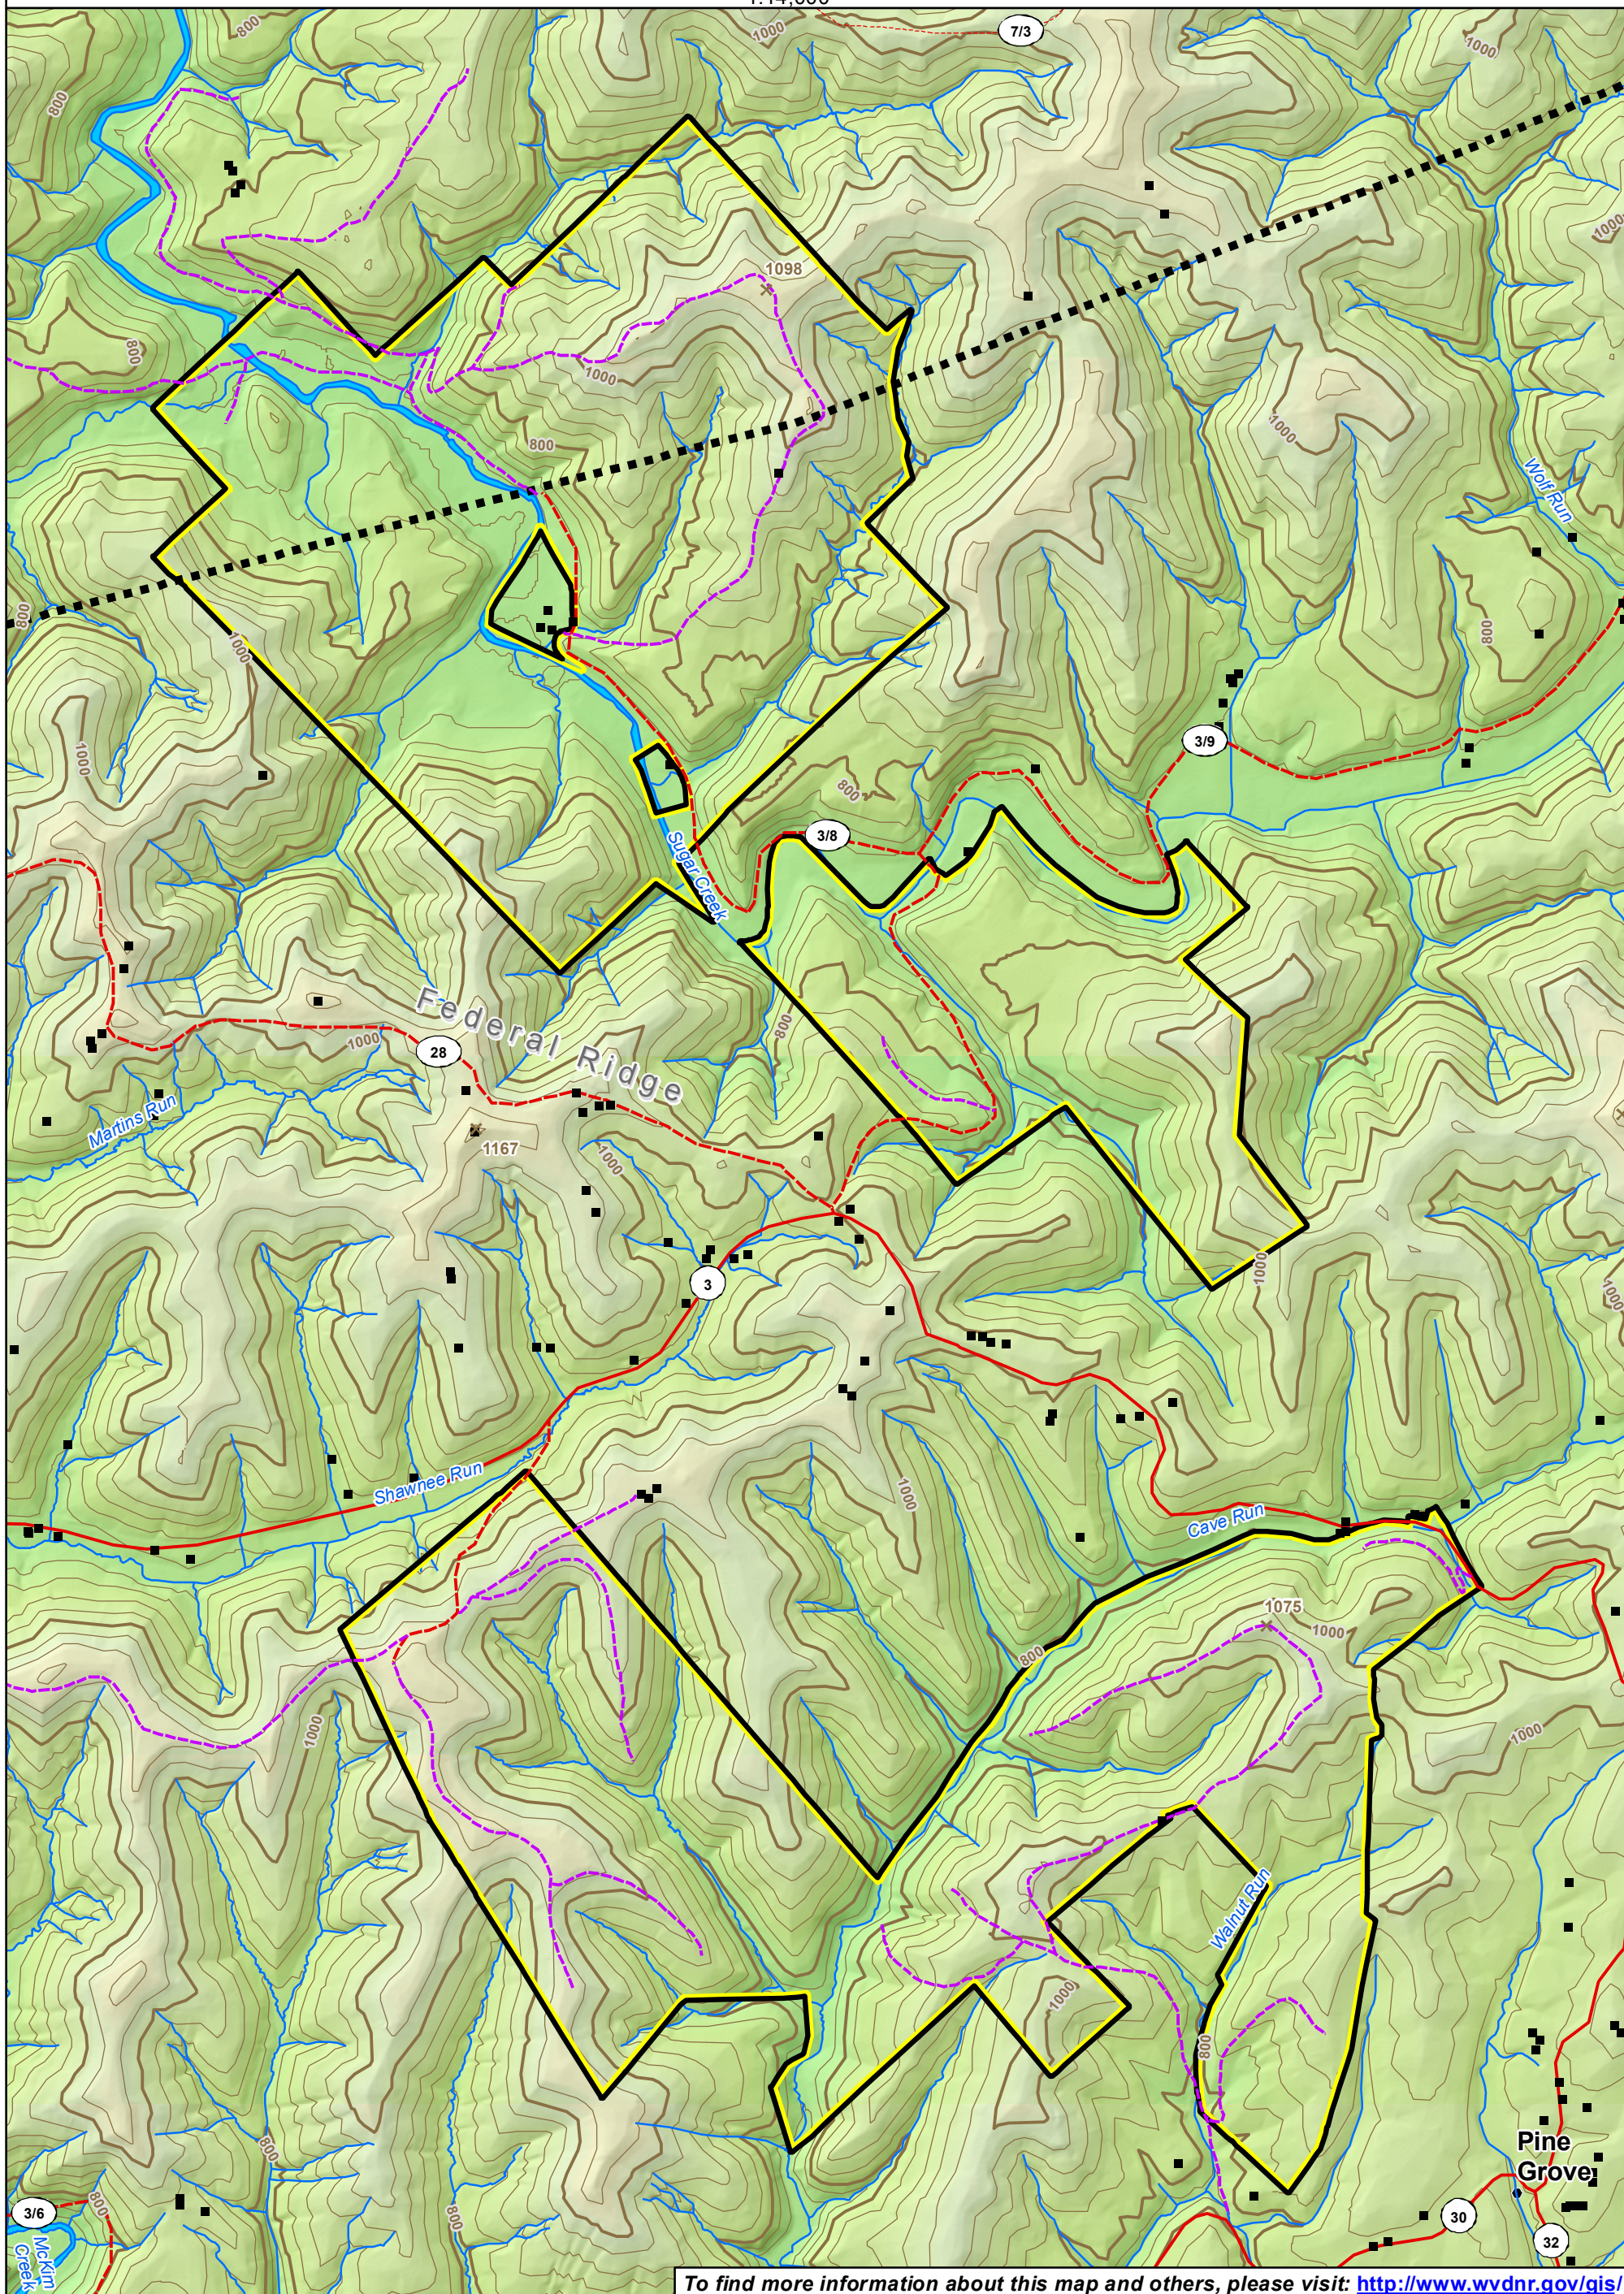

Federal Ridge Wildlife Management Area

Pleasants County, West Virginia

Contour Interval 40 Feet
Bold Line at Even 200 Feet
Boundaries are Approximate

- Structure
- WMA Road. Possible Restrictions. No ATVs.
- - - Sub-Transmission Line
- - - Transmission Line
- ⊕ WMA Property Boundary

Prepared by
WV Division of Natural Resources
Wildlife Resources Section, GIS
Elkins, WV 26241
September 3, 2020

To find more information about this map and others, please visit: <http://www.wvdnr.gov/gis/>