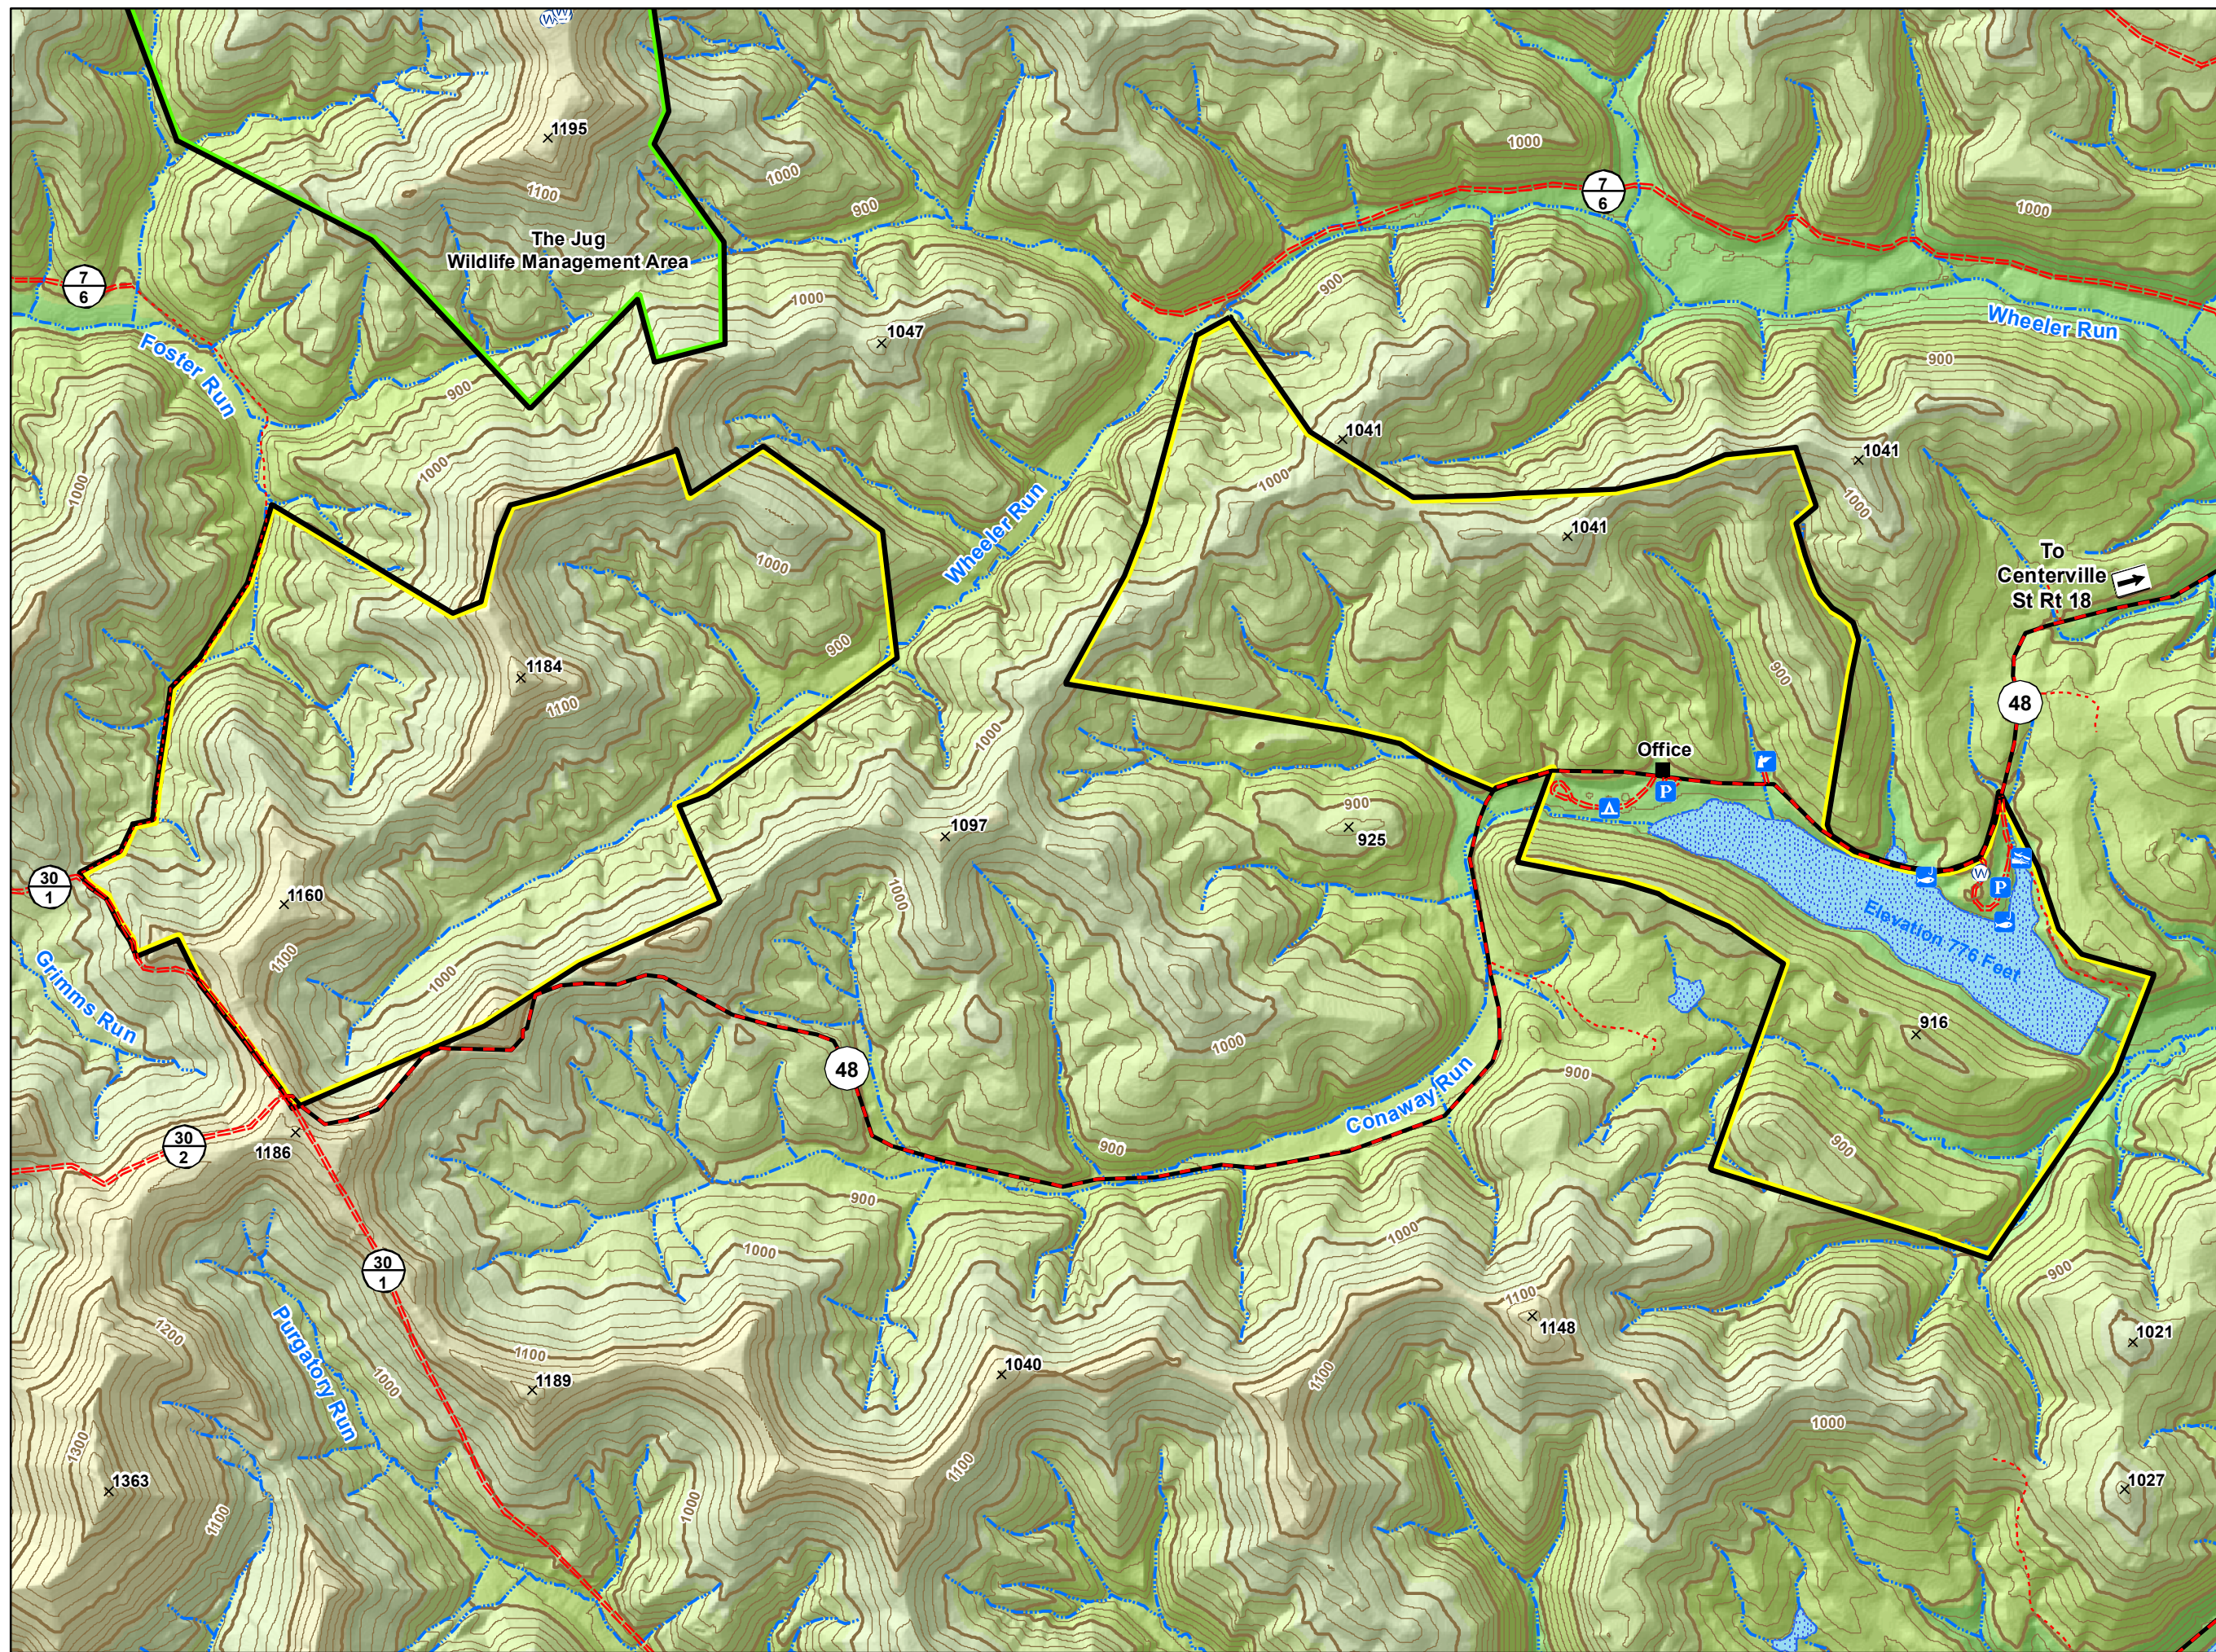

Conaway Run Wildlife Management Area

Tyler County, West Virginia

- Water Well
- Office
- Campground
- Parking Area
- Fishing Access Point
- Boat Ramp
- Shooting Range
- Paved Road
- Improved Road
- Unimproved Road / Trail
- Conaway Run Lake Wildlife Management Area
- The Jug Wildlife Management Area

1:12,000

Contour Interval 20 Feet
Bold Line at Even 100 Feet
Boundaries are Approximate

Prepared by
WV Division of Natural Resources,
Wildlife Resources Section, GIS
Elkins, WV 26241
November 27, 2012