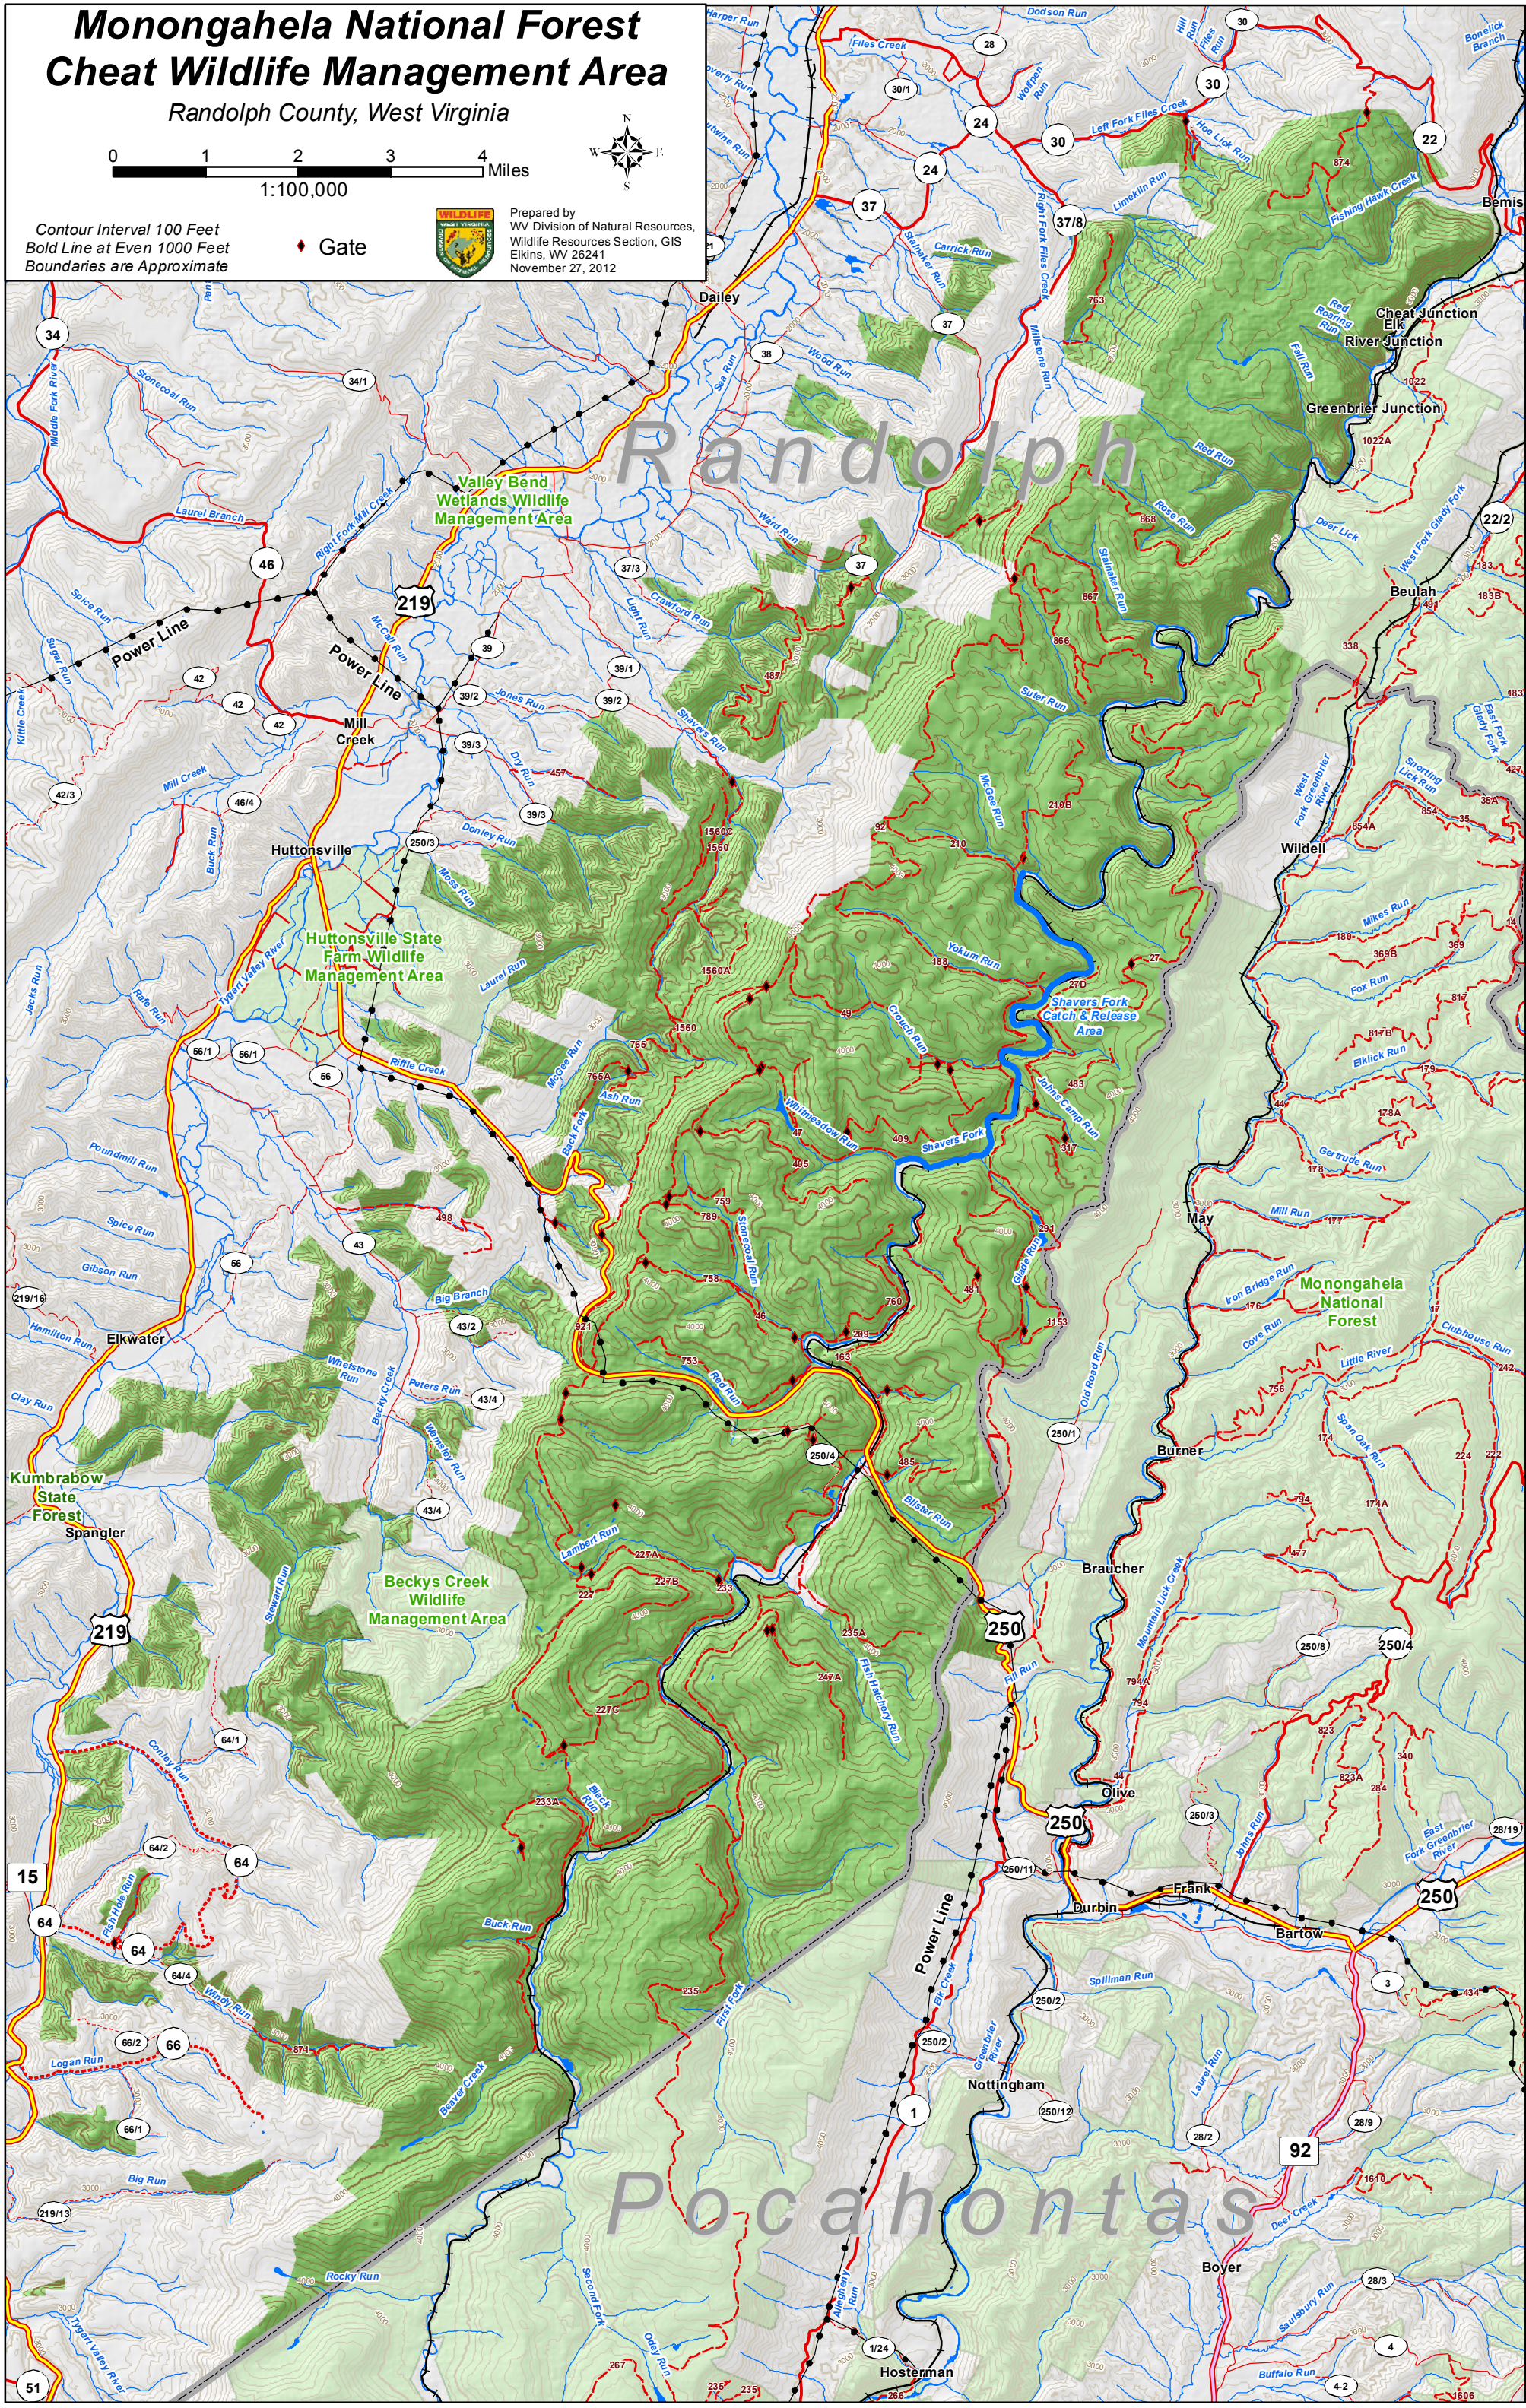

Monongahela National Forest Cheat Wildlife Management Area

Randolph County, West Virginia

Contour Interval 100 Feet
Bold Line at Even 1000 Feet
Boundaries are Approximate

◆ Gate

Prepared by
WV Division of Natural Resources,
Wildlife Resources Section, GIS
Elkins, WV 26241
November 27, 2012

Pocahontas